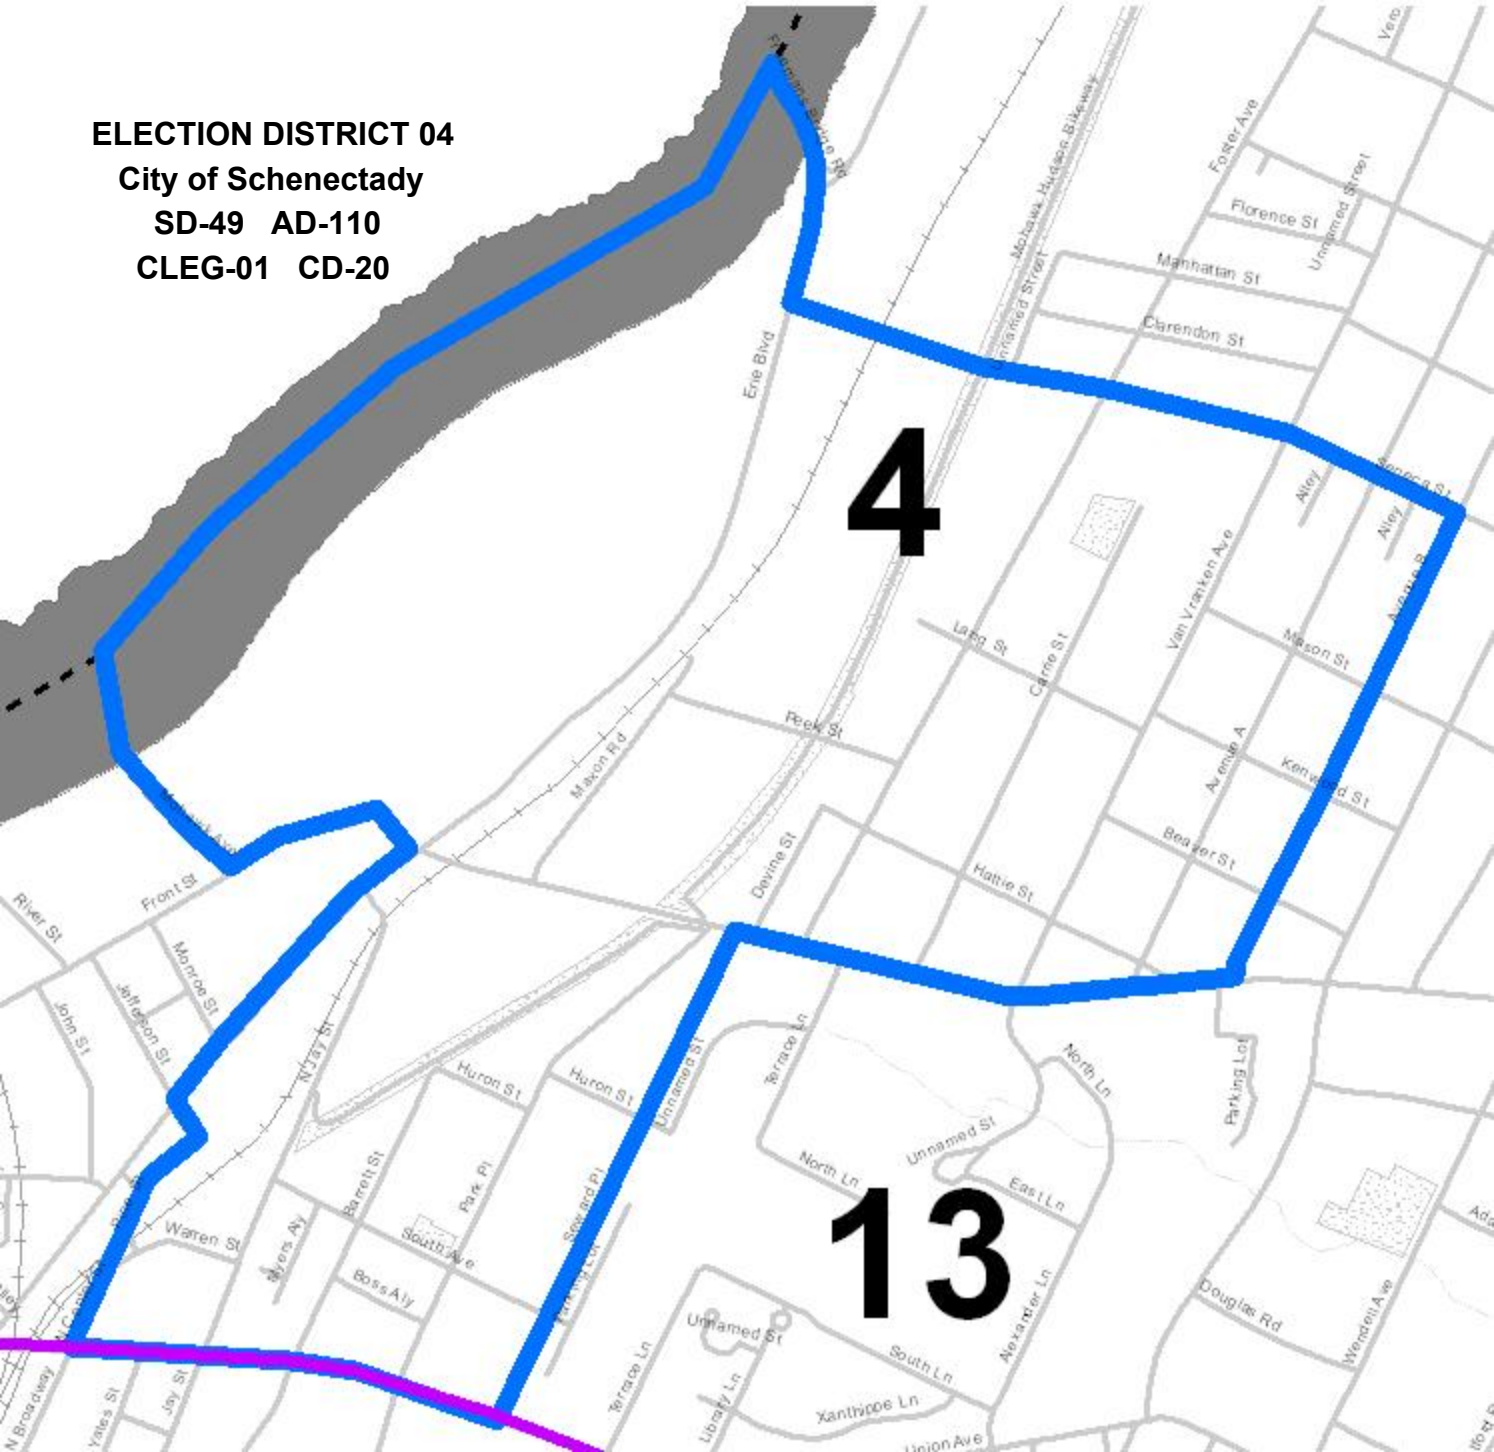

ELECTION DISTRICT 04
City of Schenectady
SD-49 AD-110
CLEG-01 CD-20