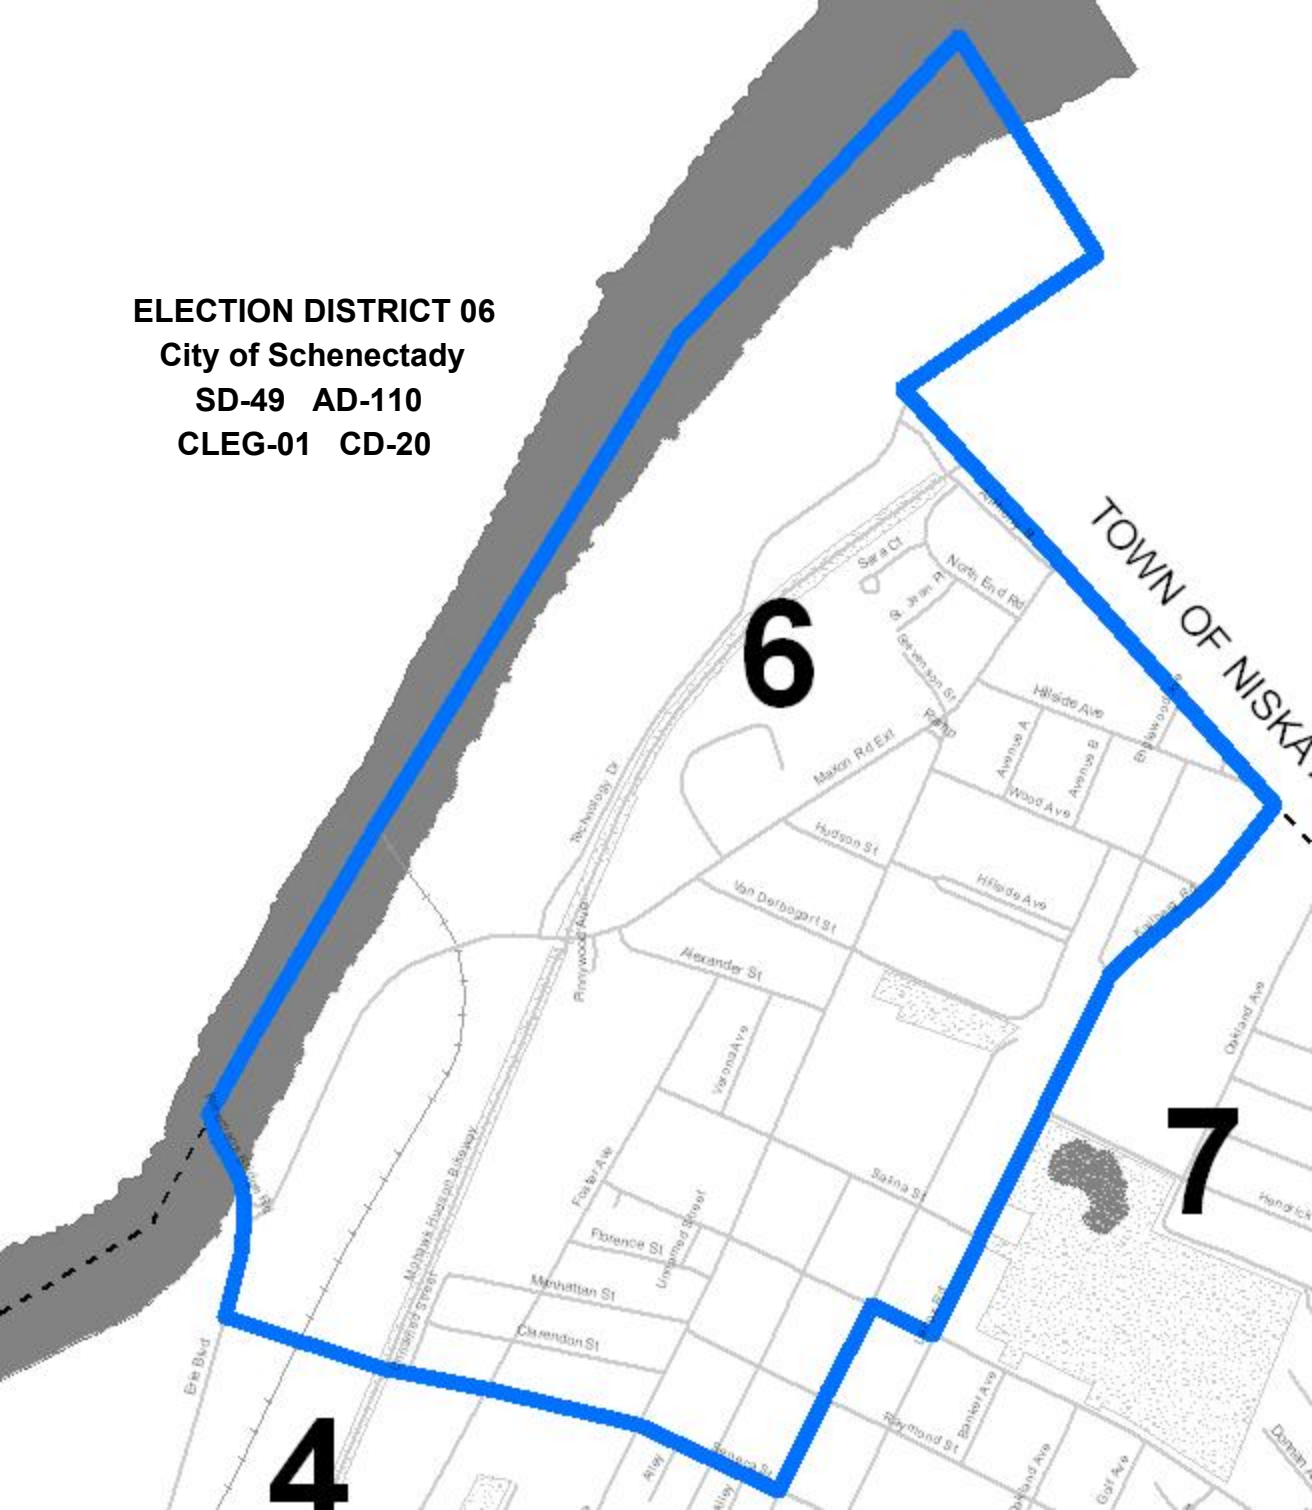

ELECTION DISTRICT 06
City of Schenectady
SD-49 AD-110
CLEG-01 CD-20