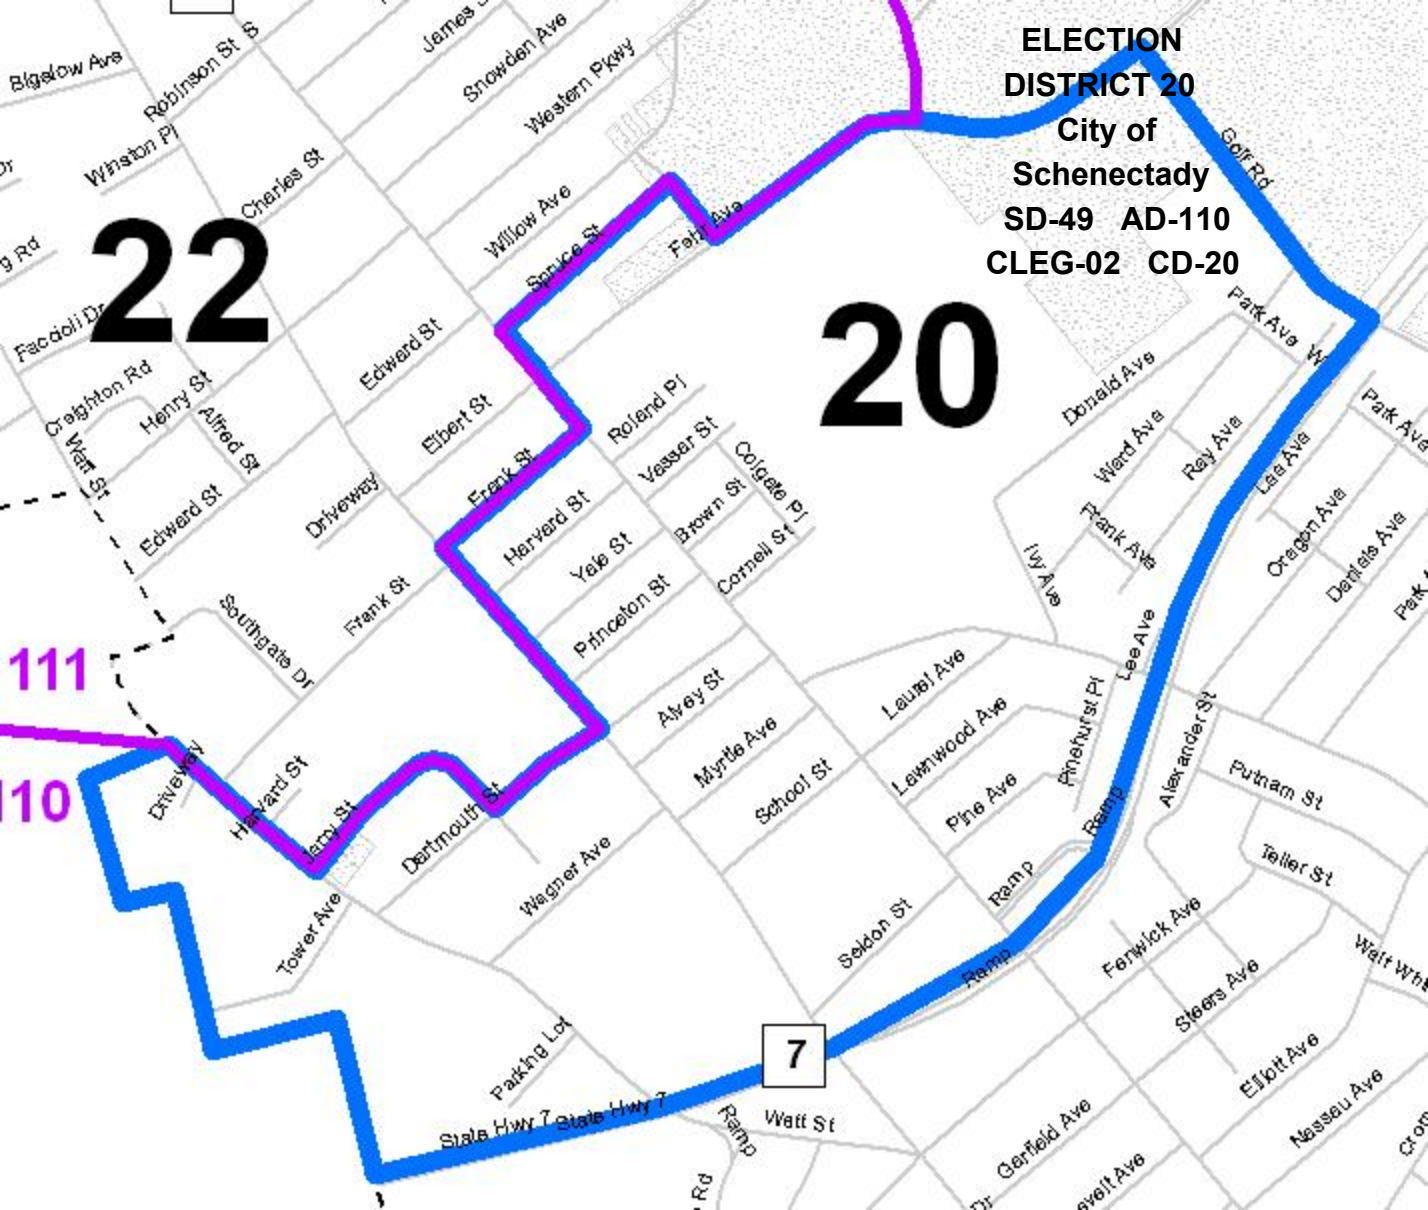

**ELECTION
DISTRICT 20**
City of
Schenectady
SD-49 AD-110
CLEG-02 CD-20

22

20

111

110

7