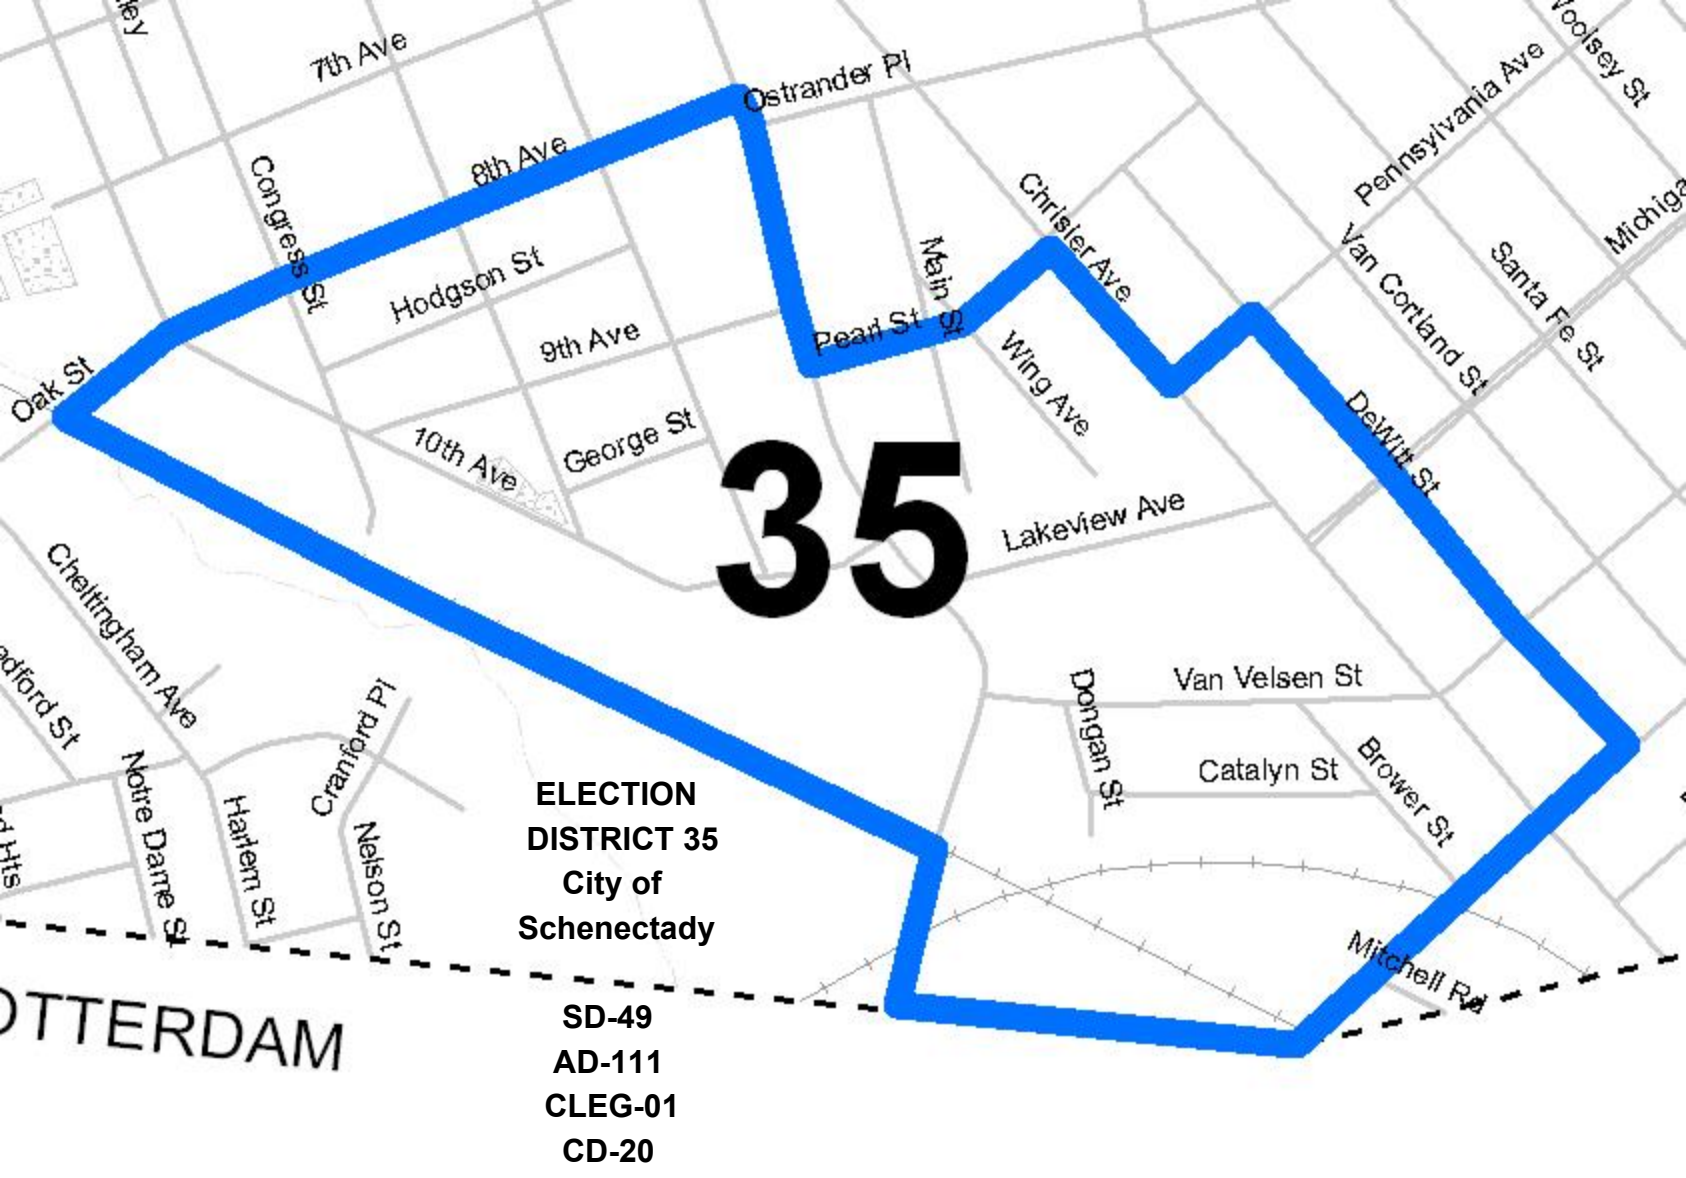

32

33

ELECTION
DISTRICT 33
City of
Schenectady
SD-49 AD-111
CLEG-02 CD-20

**ELECTION
DISTRICT 34
City of Schenectady
SD-49 AD-110
CLEG-02
CD-20**

9

34

5

11