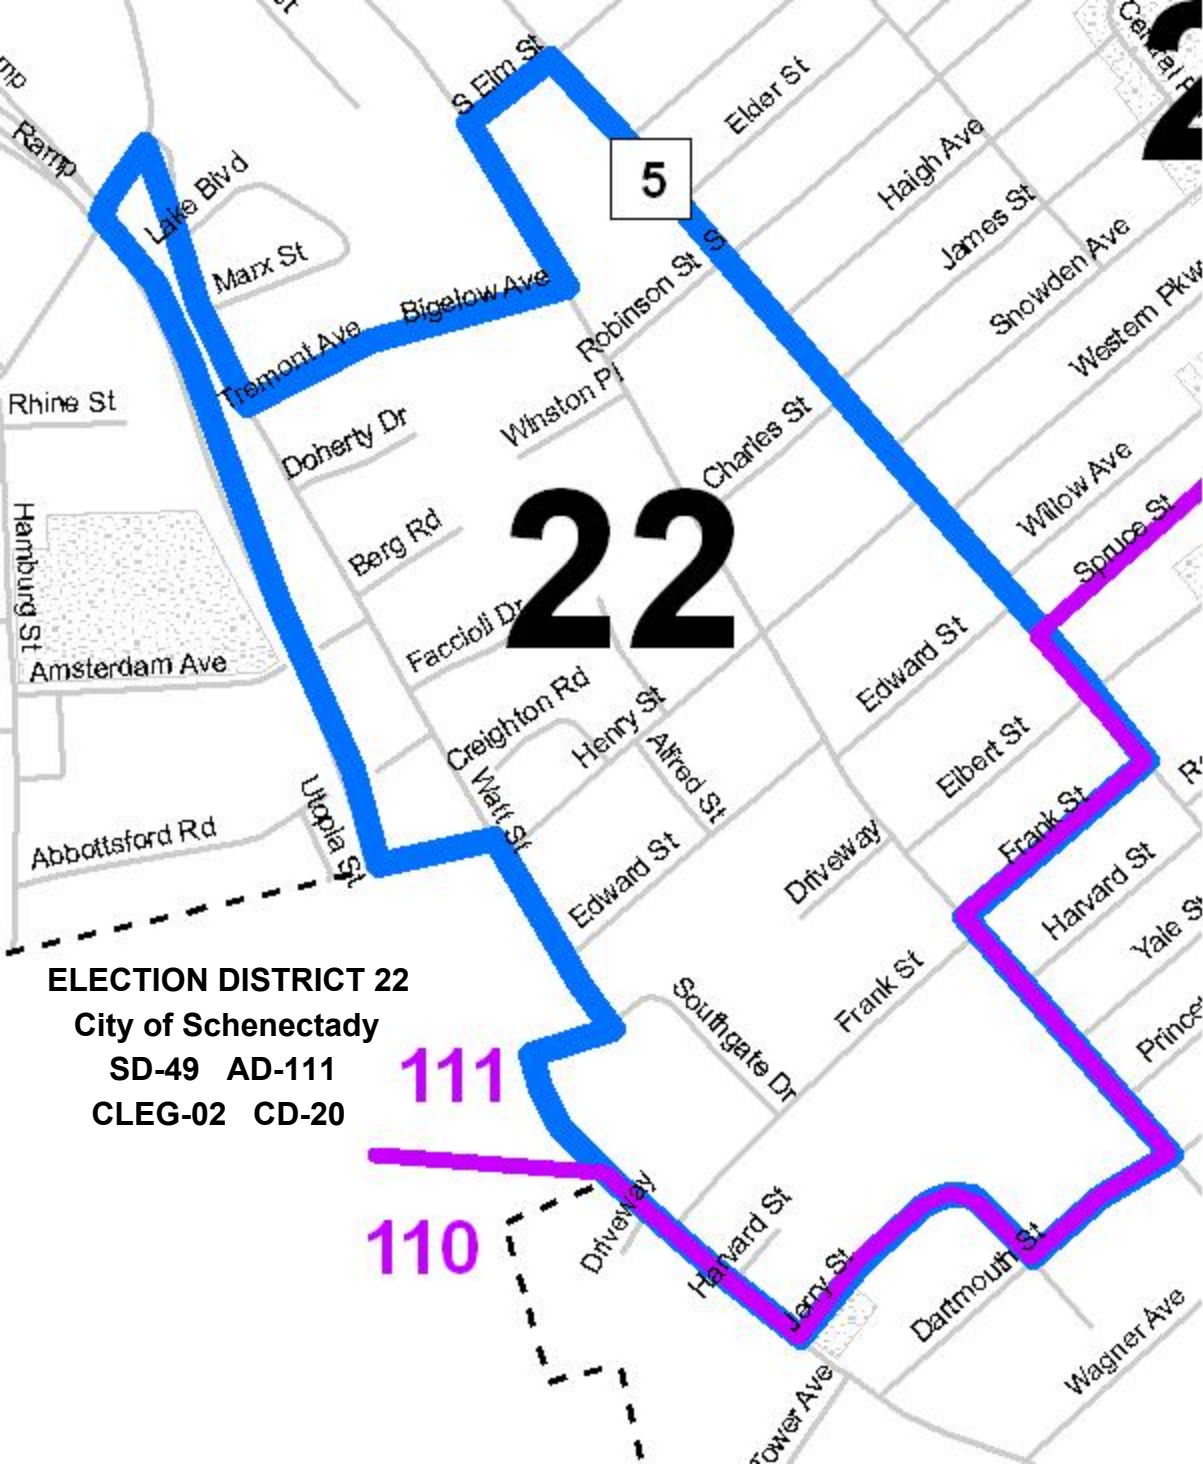

7

21

35

49

ELECTION DISTRICT 21
City of Schenectady
SD-49 AD-111
CLEG-01 CD-20

TOWN OF ROTTERDAM

22

5