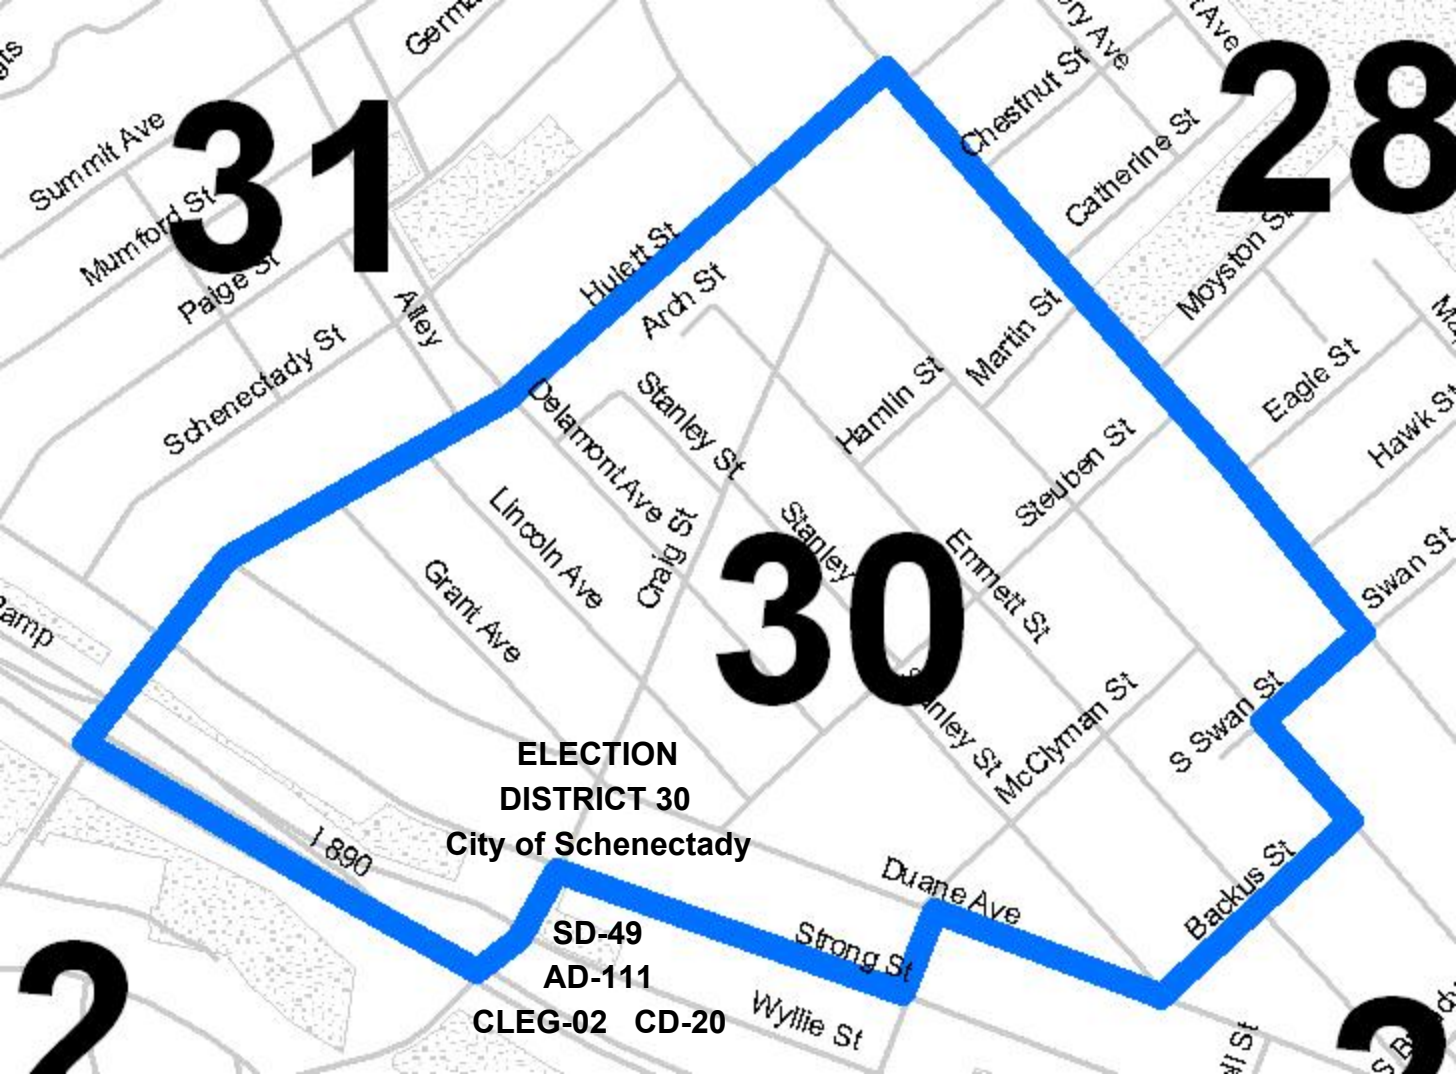

28

30

ELECTION DISTRICT 30
City of Schenectady

SD-49
AD-111
CLEG-02 CD-20

2

3

31

**ELECTION
DISTRICT 31**
City of Schenectady
SD-49 AD-111
CLEG-02 CD-20