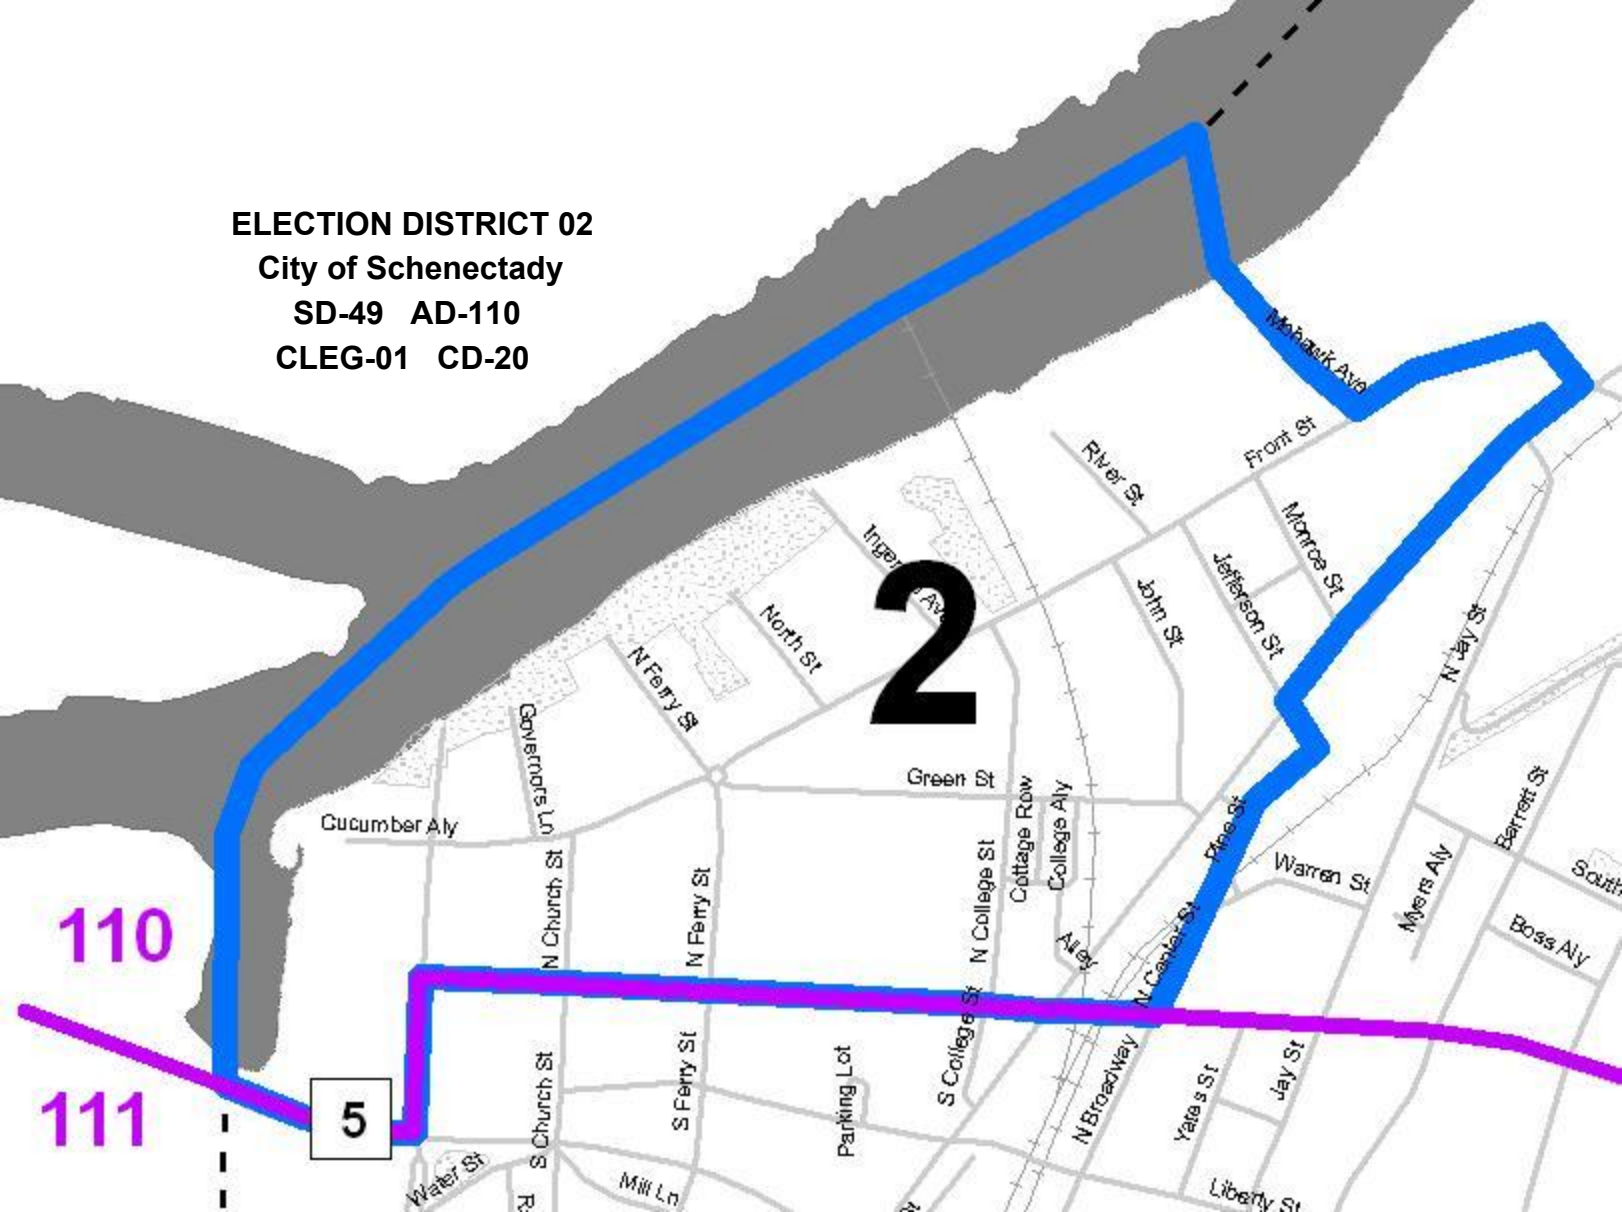

Schenectady St

Alley

ELECTION DISTRICT 02
City of Schenectady
SD-49 AD-110
CLEG-01 CD-20

2

110
111

5

ELECTION DISTRICT 03
City of Schenectady
SD-49 AD-111
CLEG-02 CD-20

1