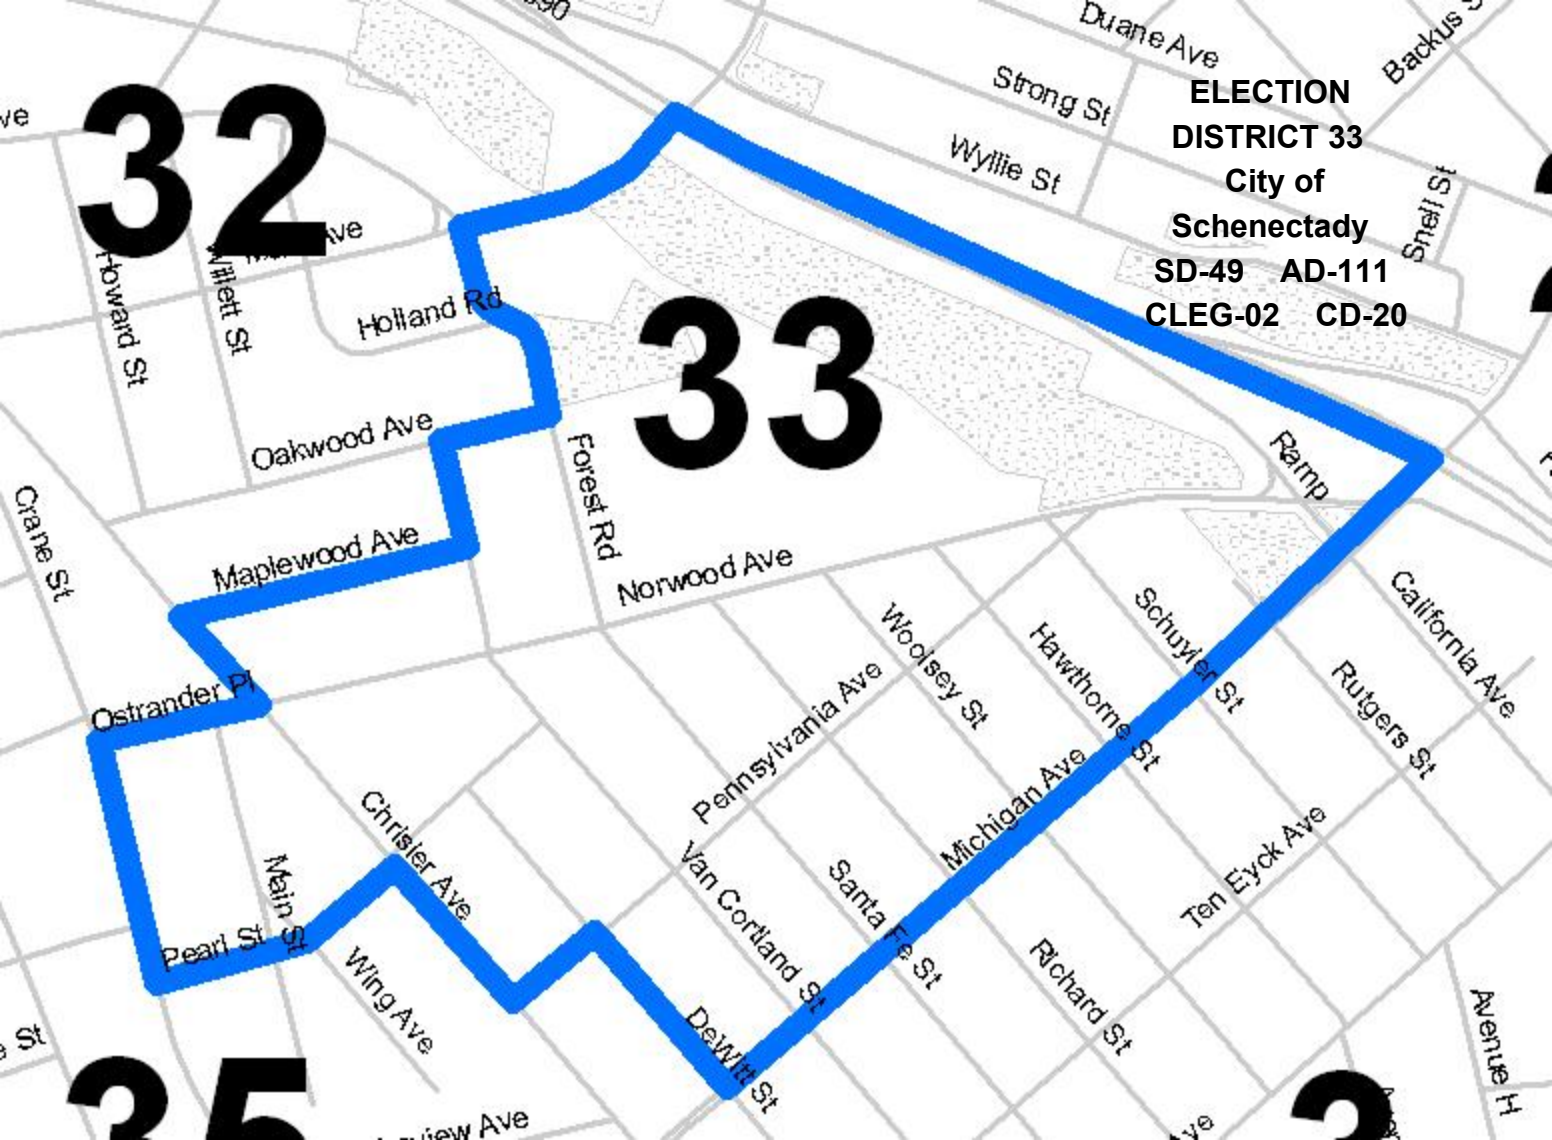

32

33

ELECTION
DISTRICT 33
City of
Schenectady
SD-49 AD-111
CLEG-02 CD-20