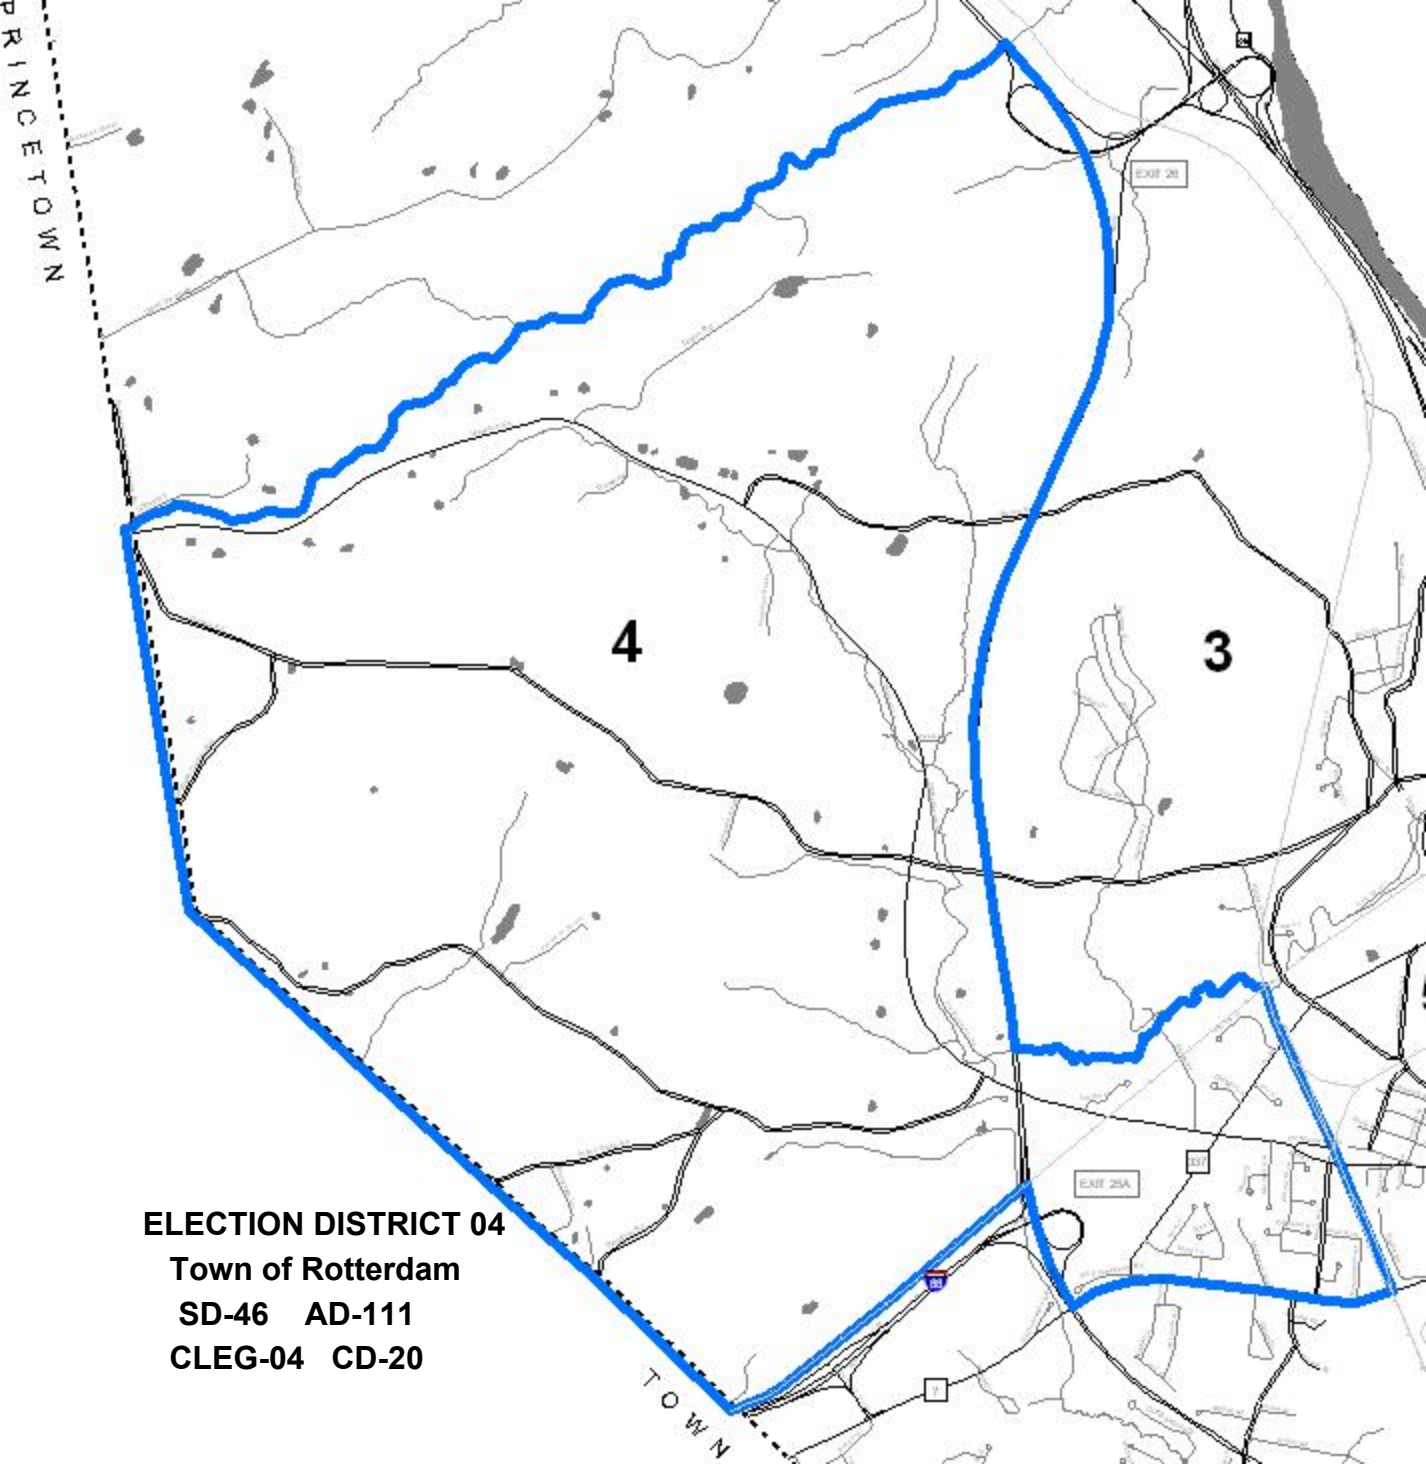

2

ELECTION DISTRICT 02
Town of Rotterdam
SD-46 AD-111
CLEG-04 CD-20

158

ELECTION DISTRICT 03
Town of Rotterdam
SD-46 AD-111
CLEG-04 CD-20

EXIT 26

EXIT 2

3

5

ELECTION DISTRICT 04
Town of Rotterdam
SD-46 AD-111
CLEG-04 CD-20

5

ELECTION DISTRICT 05
Town of Rotterdam
SD-46 AD-111
CLEG-04 CD-20

ELECTION DISTRICT 06
Town of Rotterdam
SD-46 AD-111
CLEG-04 CD-20

6

7

ELECTION DISTRICT 07

8

Map labels include: Wn Ave, Inelawn Ave, Cedarlawn Ave, Leo Ave, Nicky Dr, Lorraine Ave, Angers Ave, Altamont Ave, Deforest, Stuart St, Tower St, Elizabeth St, Ferguson St, Greenpoint Ave, Amsterdam Ave, Rensselaer Ave, Elm Ave, O'Brien Ave, Outer Ln, Cushing Ln, Sandy Ln, Suffolk Ave, Norfolk Ave, Dover Dr, Dorsett St, Wood Ave, Hollywood Ave, Ramp, Fairlane Rd, Priscilla Ln, John Alden Ln, Morning Glory Way, White Birch Ct, Unnamed St, Van Wormer Rd, Crystal St, Rabbetoy St, Romano Dr, Myers Ave, and Ave.