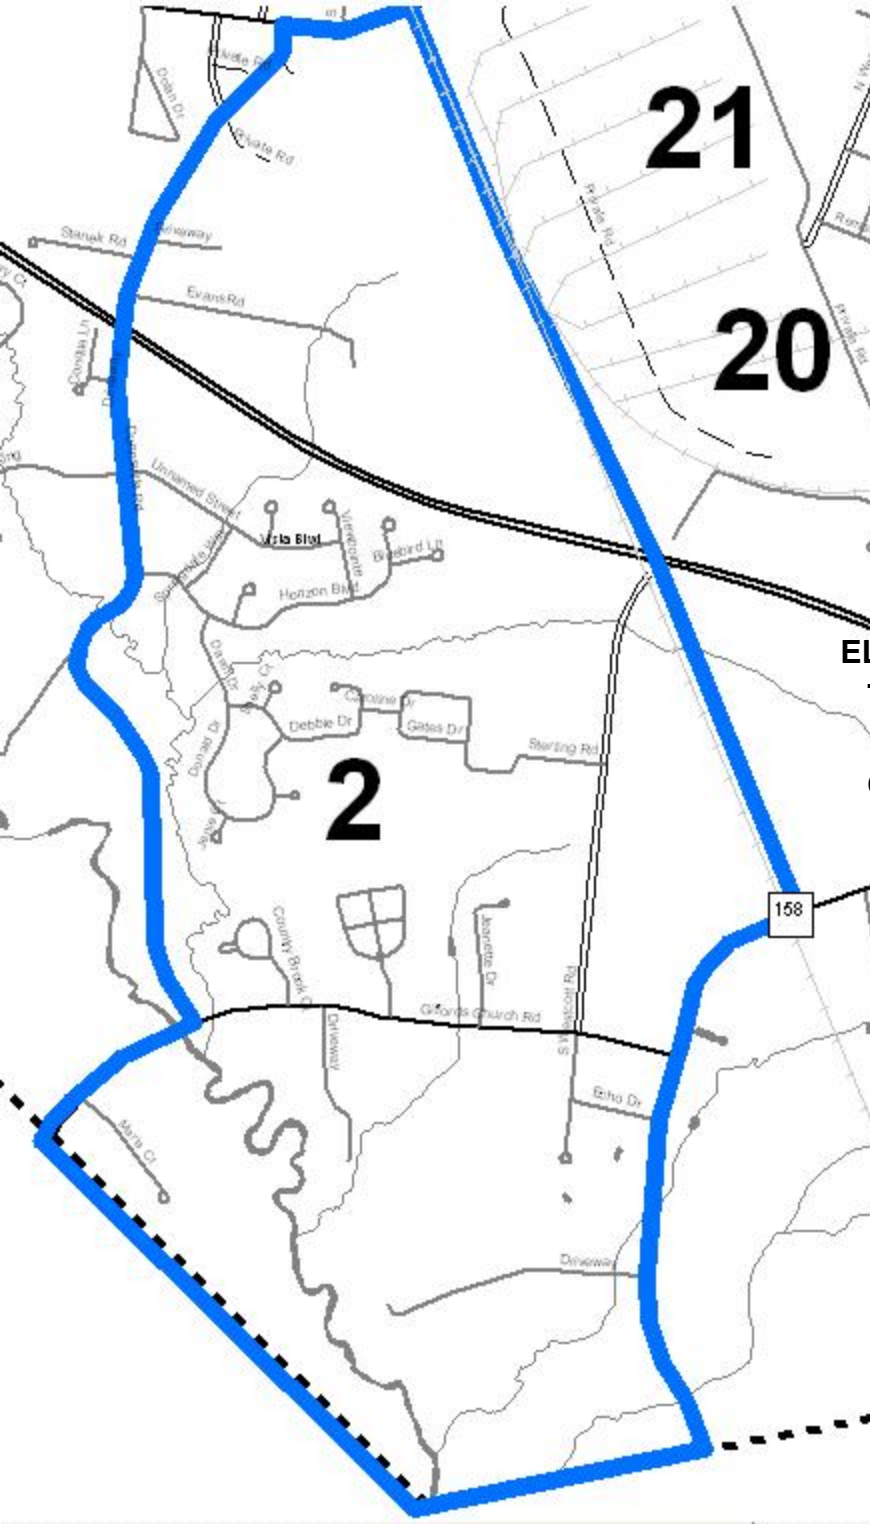

ELECTION DISTRICT 01

Town of Rotterdam

SD-46 AD-111

CLEG-04 CD-20

TOWN OF PRINCETOWN

1

21

20

2

ELECTION DISTRICT 02
Town of Rotterdam
SD-46 AD-111
CLEG-04 CD-20

158

ELECTION DISTRICT 03
Town of Rotterdam
SD-46 AD-111
CLEG-04 CD-20

EXIT 26

EXIT 2

3

5

8

Map labels include: Wn Ave, Inelawn Ave, Cedarlawn Ave, Leo Ave, Nicky Dr, Lorraine Ave, Angers Ave, Altamont Ave, Deforest, Stuart St, Tower St, Elizabeth St, Ferguson St, Greenpoint Ave, Amsterdam Ave, Rensselaer Ave, Elm Ave, O'Brien Ave, Outer Ln, Cushing Ln, Sandy Ln, Suffolk Ave, Norfolk Ave, Dover Dr, Dorsett St, Wood Ave, Hollywood Ave, Ramp, Fairlane Rd, Priscilla Ln, John Alden Ln, Morning Glory Way, White Birch Ct, Unnamed St, Van Wormer Rd, Crystal St, Rabbetoy St, Romano Dr, Myers Ave, and Ave.