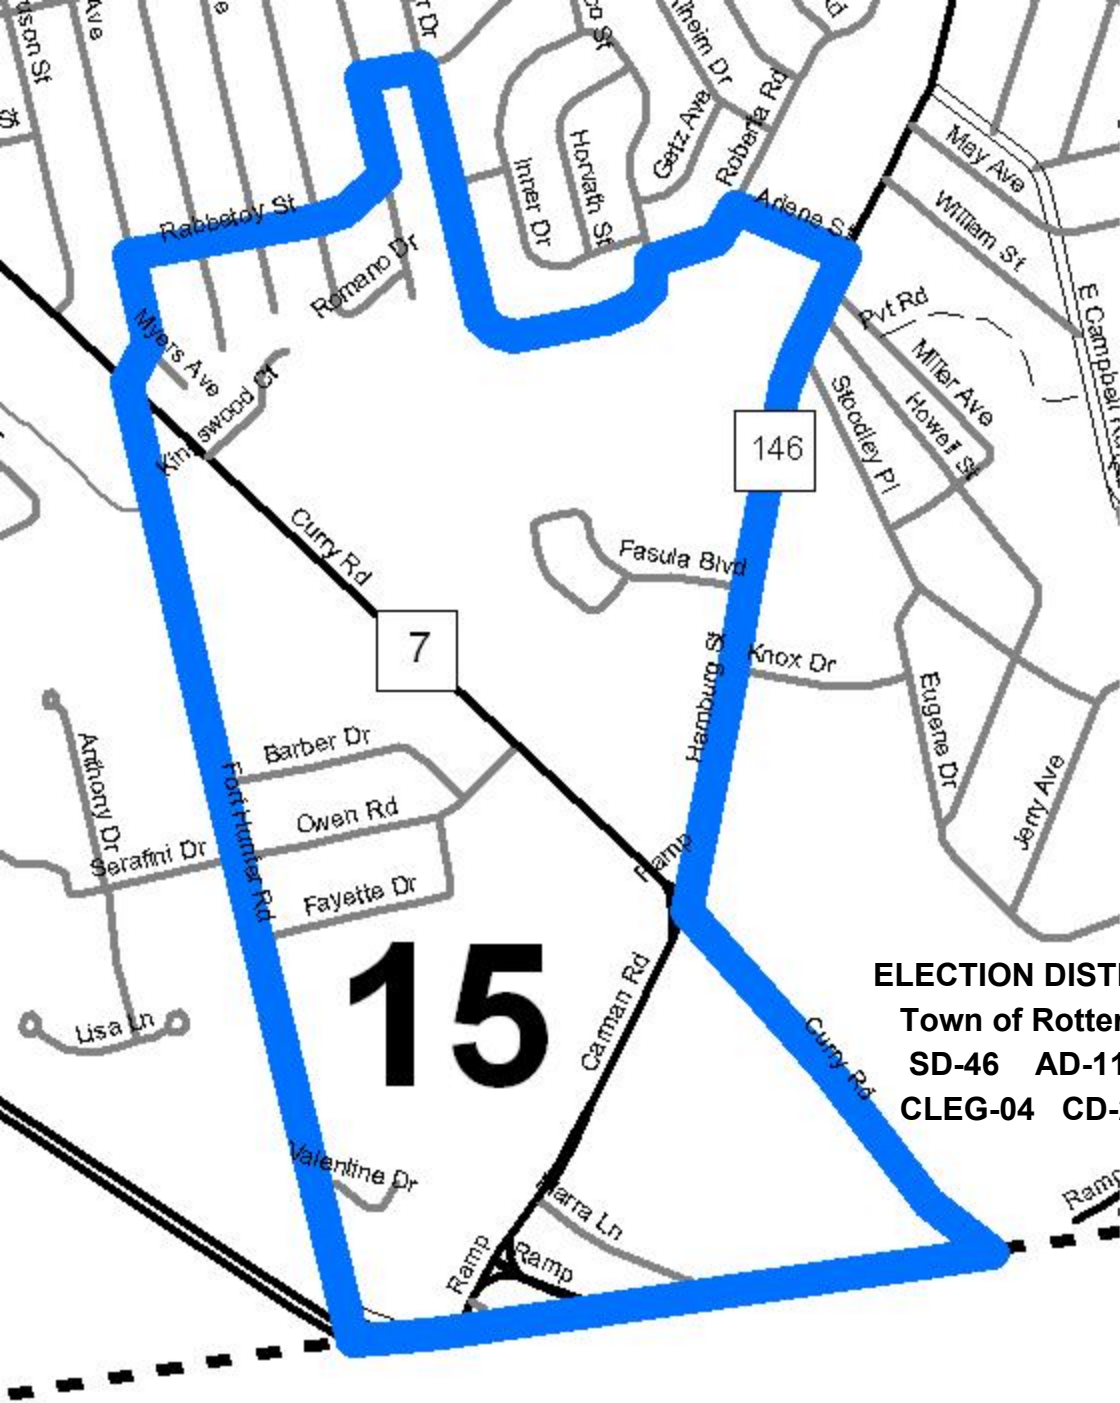

8

Map labels include: Wn Ave, Inelawn Ave, Cedarlawn Ave, Leo Ave, Nicky Dr, Lorraine Ave, Angers Ave, Altamont Ave, Deforest, Stuart St, Tower St, Elizabeth St, Ferguson St, Greenpoint Ave, Amsterdam Ave, Rensselaer Ave, Elm Ave, O'Brien Ave, Outer Ln, Cushing Ln, Sandy Ln, Suffolk Ave, Norfolk Ave, Dover Dr, Dorsett St, Wood Ave, Hollywood Ave, Ramp, Fairlane Rd, Priscilla Ln, John Alden Ln, Morning Glory Way, White Birch Ct, Unnamed St, Van Wormer Rd, Crystal St, Rabbetoy St, Romano Dr, Myers Ave, and Ave.

Town of Rotterdam

SD-46

AD-111

CLEG-04

CD-20

ELECTION DISTRICT 13
Town of Rotterdam
SD-46 AD-111
CLEG-04 CD-20

146

EXIT 8

13

**ELECTION
DISTRICT 14**
Town of Rotterdam
SD-46 AD-111
CLEG-04 CD-20

14

CITY OF S...

5

15

ELECTION DISTRICT 15

Town of Rotterdam