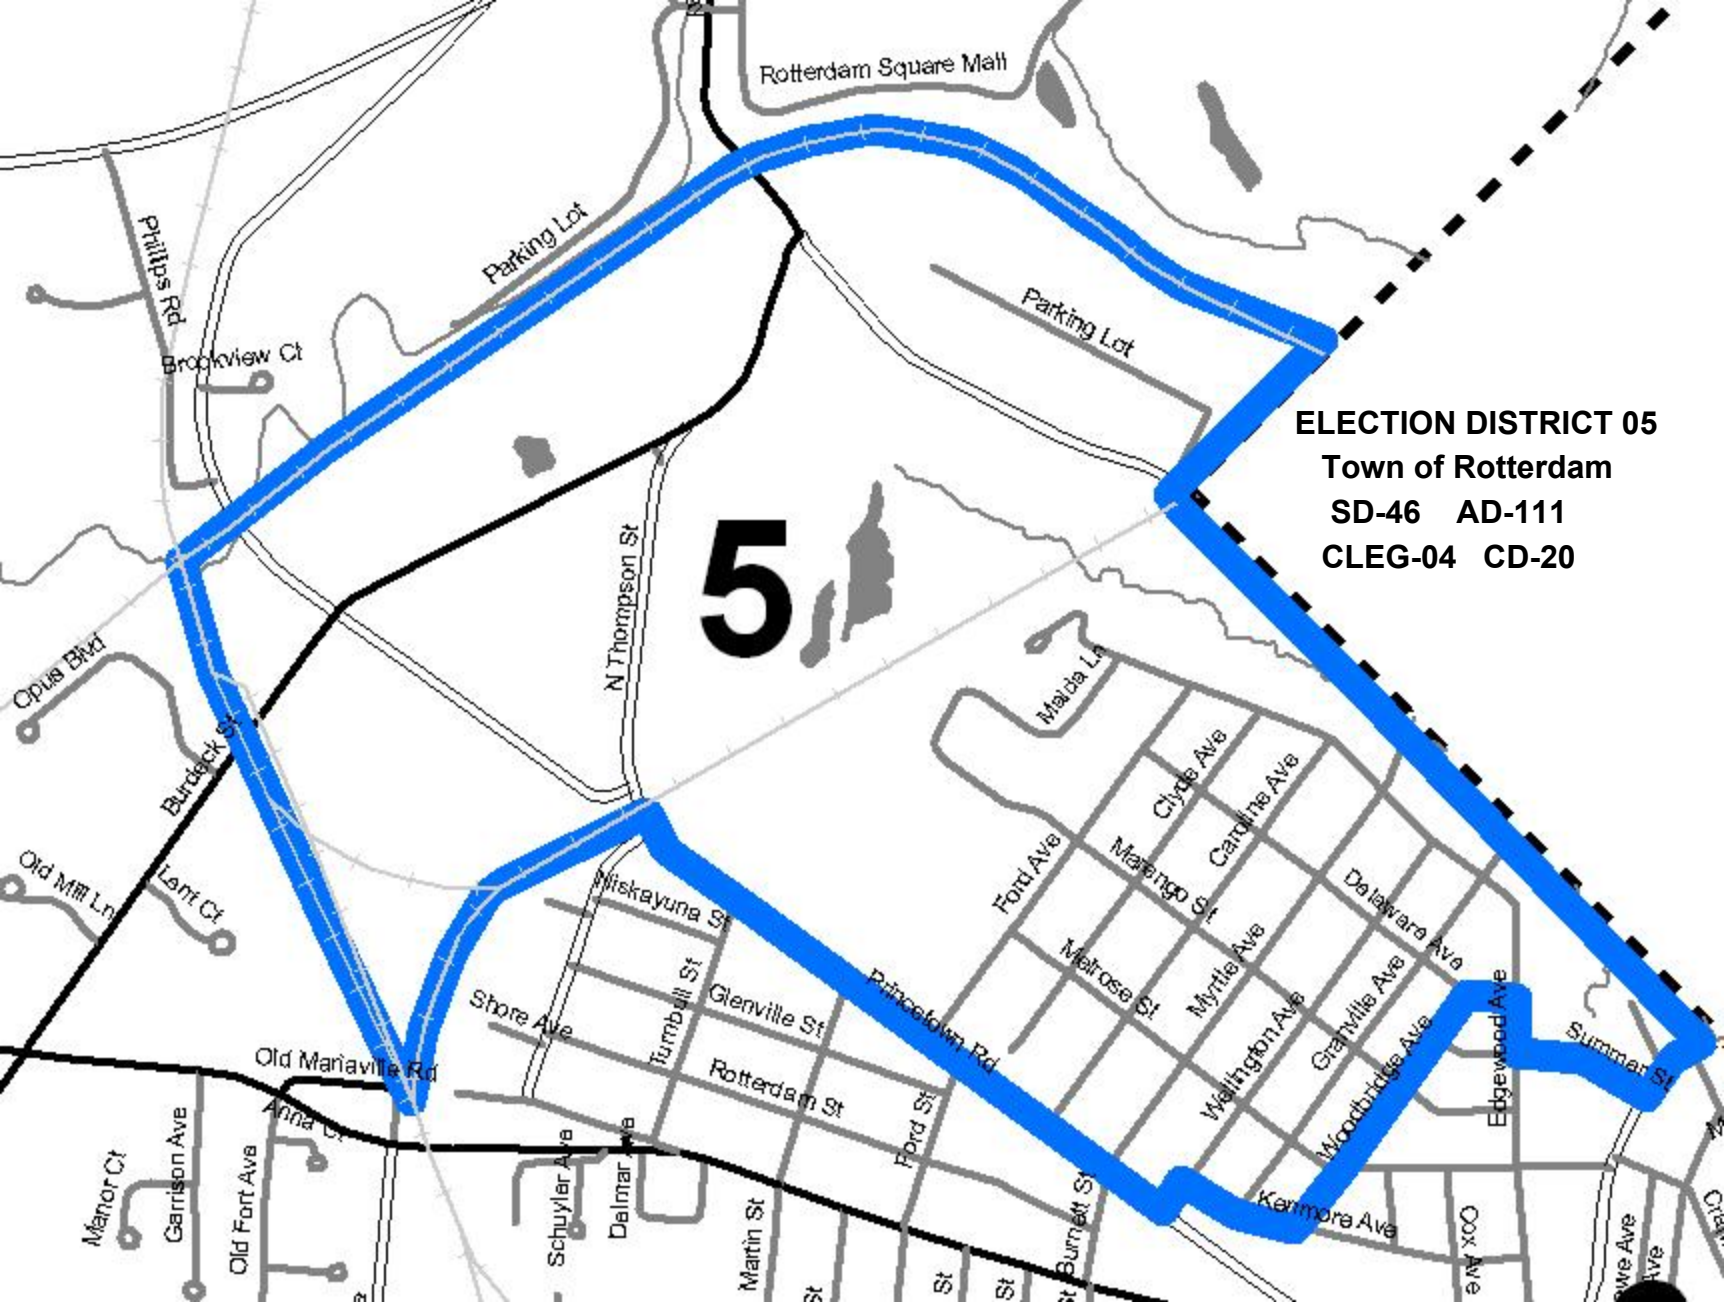

2

ELECTION DISTRICT 02
Town of Rotterdam
SD-46 AD-111
CLEG-04 CD-20

158

ELECTION DISTRICT 03
Town of Rotterdam
SD-46 AD-111
CLEG-04 CD-20

EXIT 26

EXIT 2

3

5

ELECTION DISTRICT 04
Town of Rotterdam
SD-46 AD-111
CLEG-04 CD-20

5

ELECTION DISTRICT 05
Town of Rotterdam
SD-46 AD-111
CLEG-04 CD-20

ELECTION DISTRICT 06
Town of Rotterdam
SD-46 AD-111
CLEG-04 CD-20

6

7

ELECTION DISTRICT 07

8

Map labels include: Wn Ave, Inelawn Ave, Cedarlawn Ave, Leo Ave, Nicky Dr, Lorraine Ave, Angers Ave, Altamont Ave, Deforest, Stuart St, Tower St, Elizabeth St, Ferguson St, Greenpoint Ave, Amsterdam Ave, Rensselaer Ave, Elm Ave, O'Brien Ave, Outer Ln, Cushing Ln, Sandy Ln, Suffolk Ave, Norfolk Ave, Dover Dr, Dorsett St, Wood Ave, Hollywood Ave, Ramp, Fairlane Rd, Priscilla Ln, John Alden Ln, Morning Glory Way, White Birch Ct, Unnamed St, Van Wormer Rd, Crystal St, Rabbetoy St, Romano Dr, Myers Ave, and Ave.