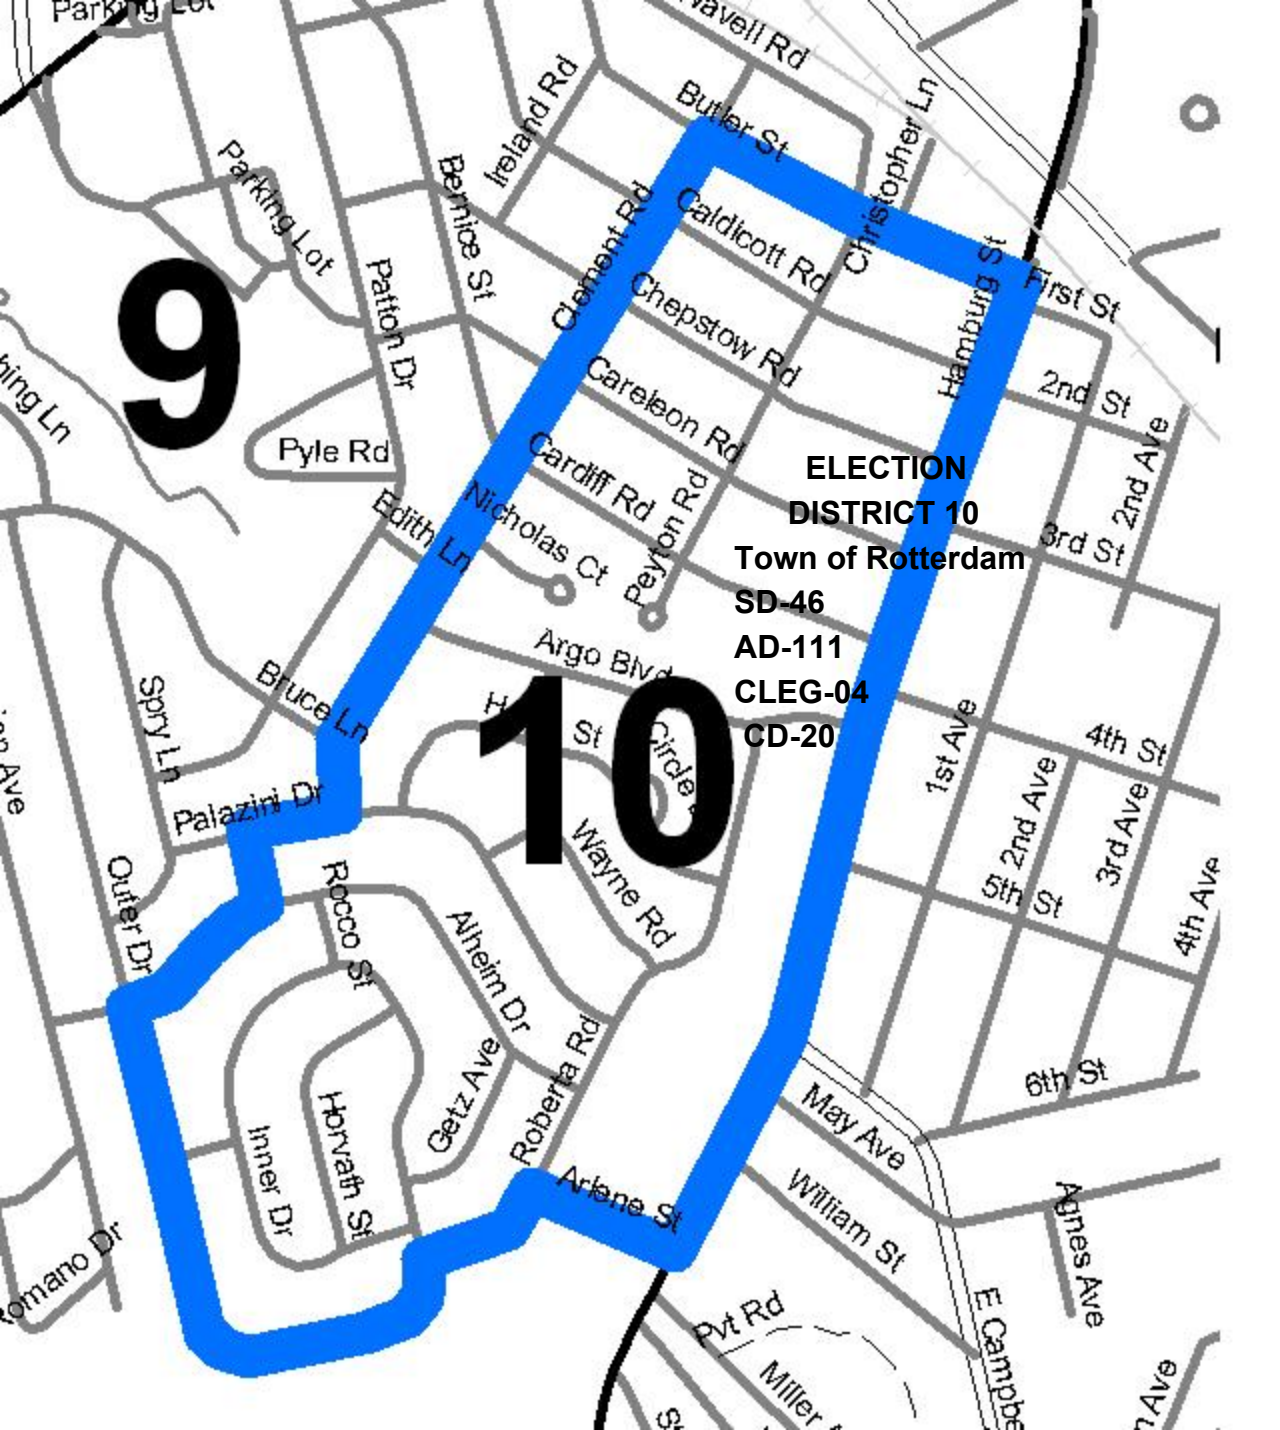

8

Map labels include: Wn Ave, Inelawn Ave, Cedarlawn Ave, Leo Ave, Nicky Dr, Lorraine Ave, Angers Ave, Altamont Ave, Deforest, Stuart St, Tower St, Elizabeth St, Ferguson St, Greenpoint Ave, Amsterdam Ave, Rensselaer Ave, Elm Ave, O'Brien Ave, Outer Ln, Cushing Ln, Sandy Ln, Suffolk Ave, Norfolk Ave, Dover Dr, Dorsett St, Wood Ave, Hollywood Ave, Ramp, Fairlane Rd, Priscilla Ln, John Alden Ln, Morning Glory Way, White Birch Ct, Unnamed St, Van Wormer Rd, Crystal St, Rabbetoy St, Romano Dr, Myers Ave, and Ave.

911H

9

ELECTION DISTRICT 09
Town of Rotterdam
SD-46 AD-111
CLEG-04 CD-20

10

9

10

**ELECTION
DISTRICT 10**
Town of Rotterdam
SD-46
AD-111
CLEG-04
CD-20

**ELECTION
DISTRICT 11**