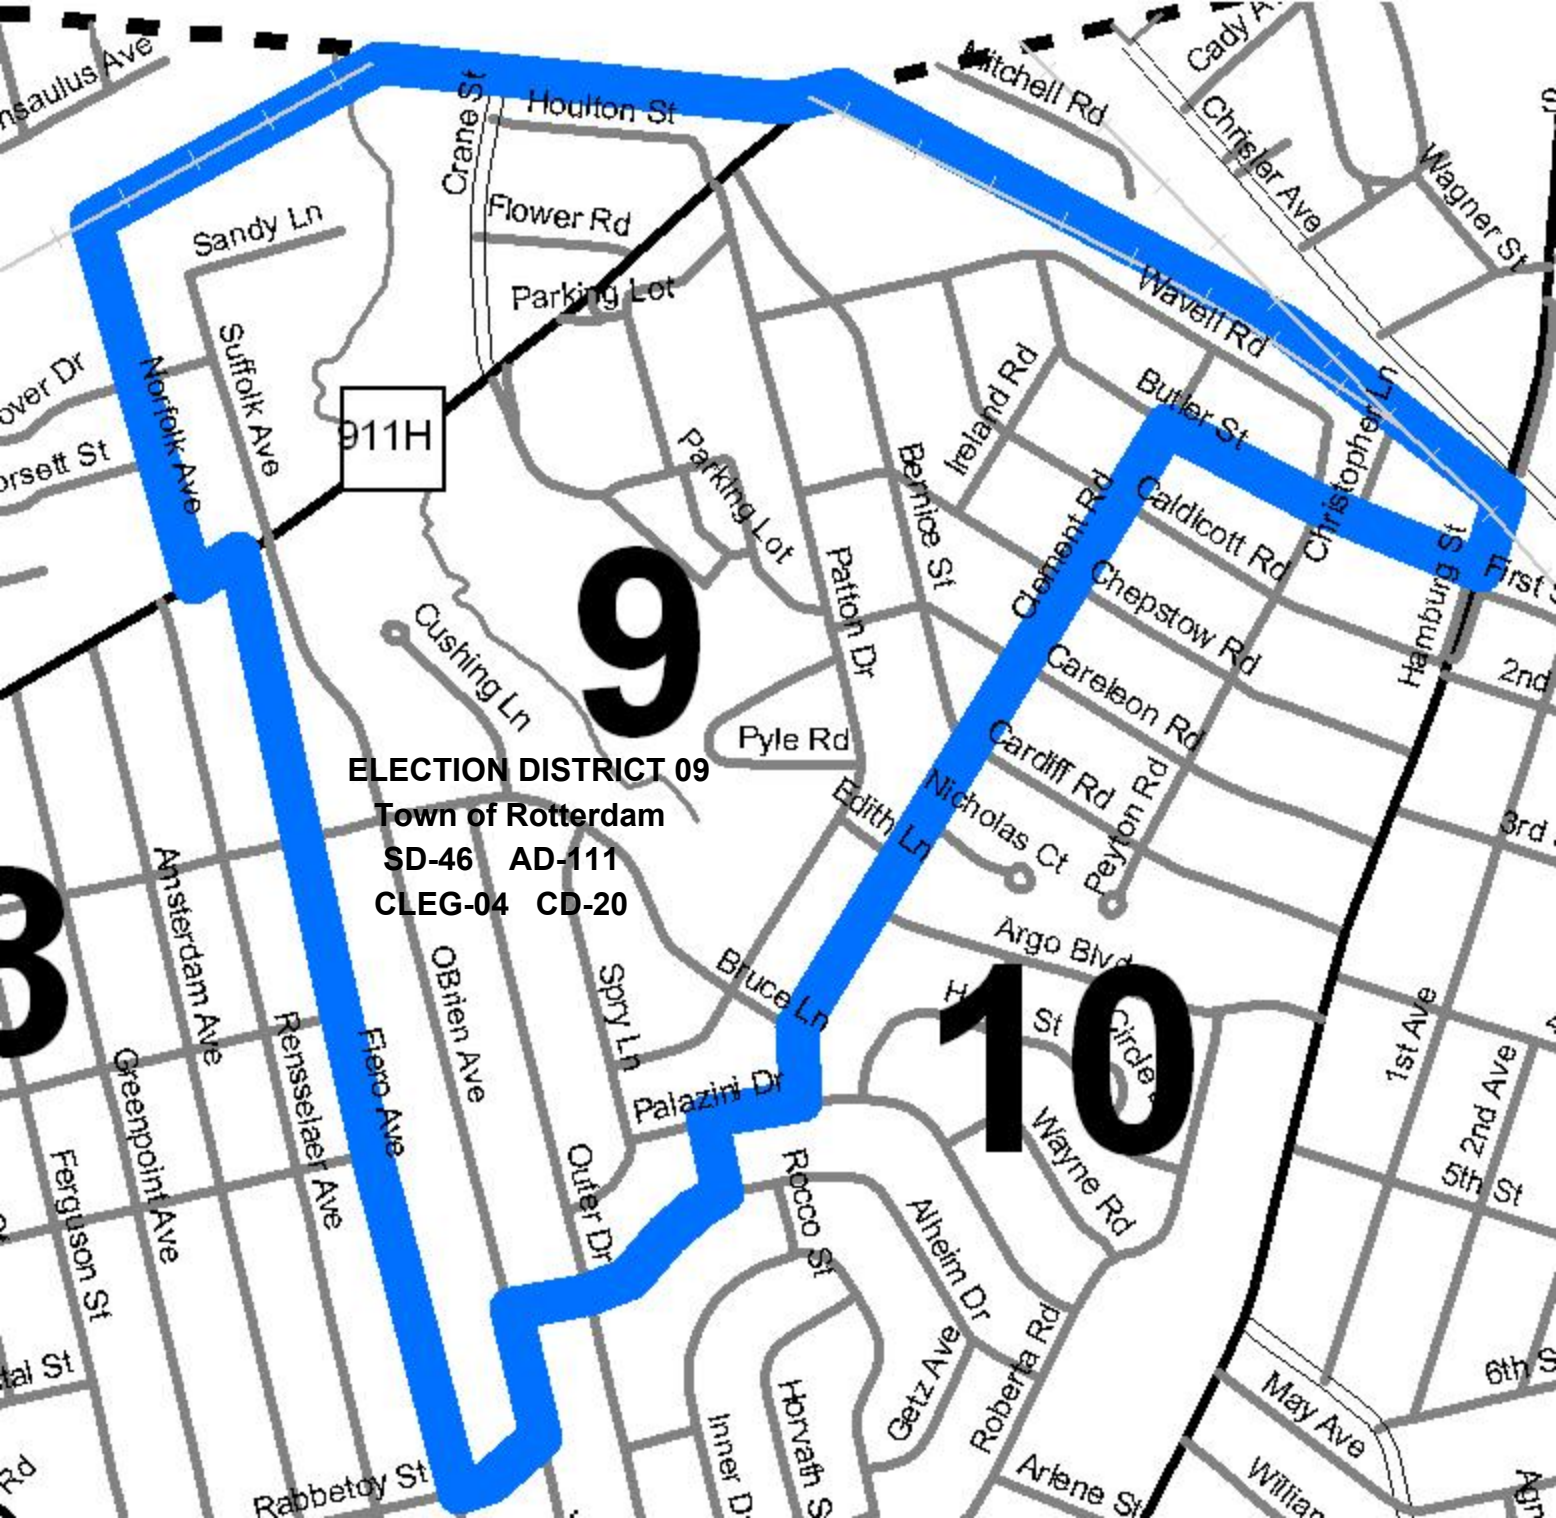

Town of Rotterdam

SD-46 AD-111

CLEG-04 CD-20

CITY OF SCHENECTADY

ELECTION DISTRICT 08

Town of Rotterdam

- SD-46**
- AD-111**
- CLEG-04**
- CD-20**

911H

8

Map labels include: Wn Ave, Inelawn Ave, Cedarlawn Ave, Leo Ave, Nicky Dr, Lorraine Ave, Angers Ave, Altamont Ave, Deforest, Stuart St, Tower St, Elizabeth St, Ferguson St, Greenpoint Ave, Amsterdam Ave, Rensselaer Ave, Elm Ave, O'Brien Ave, Outer Ln, Cushing Ln, Sandy Ln, Suffolk Ave, Norfolk Ave, Dover Dr, Dorsett St, Wood Ave, Hollywood Ave, Ramp, Fairlane Rd, Priscilla Ln, John Alden Ln, Morning Glory Way, White Birch Ct, Unnamed St, Van Wormer Rd, Crystal St, Rabbetoy St, Romano Dr, Myers Ave, and Ave.