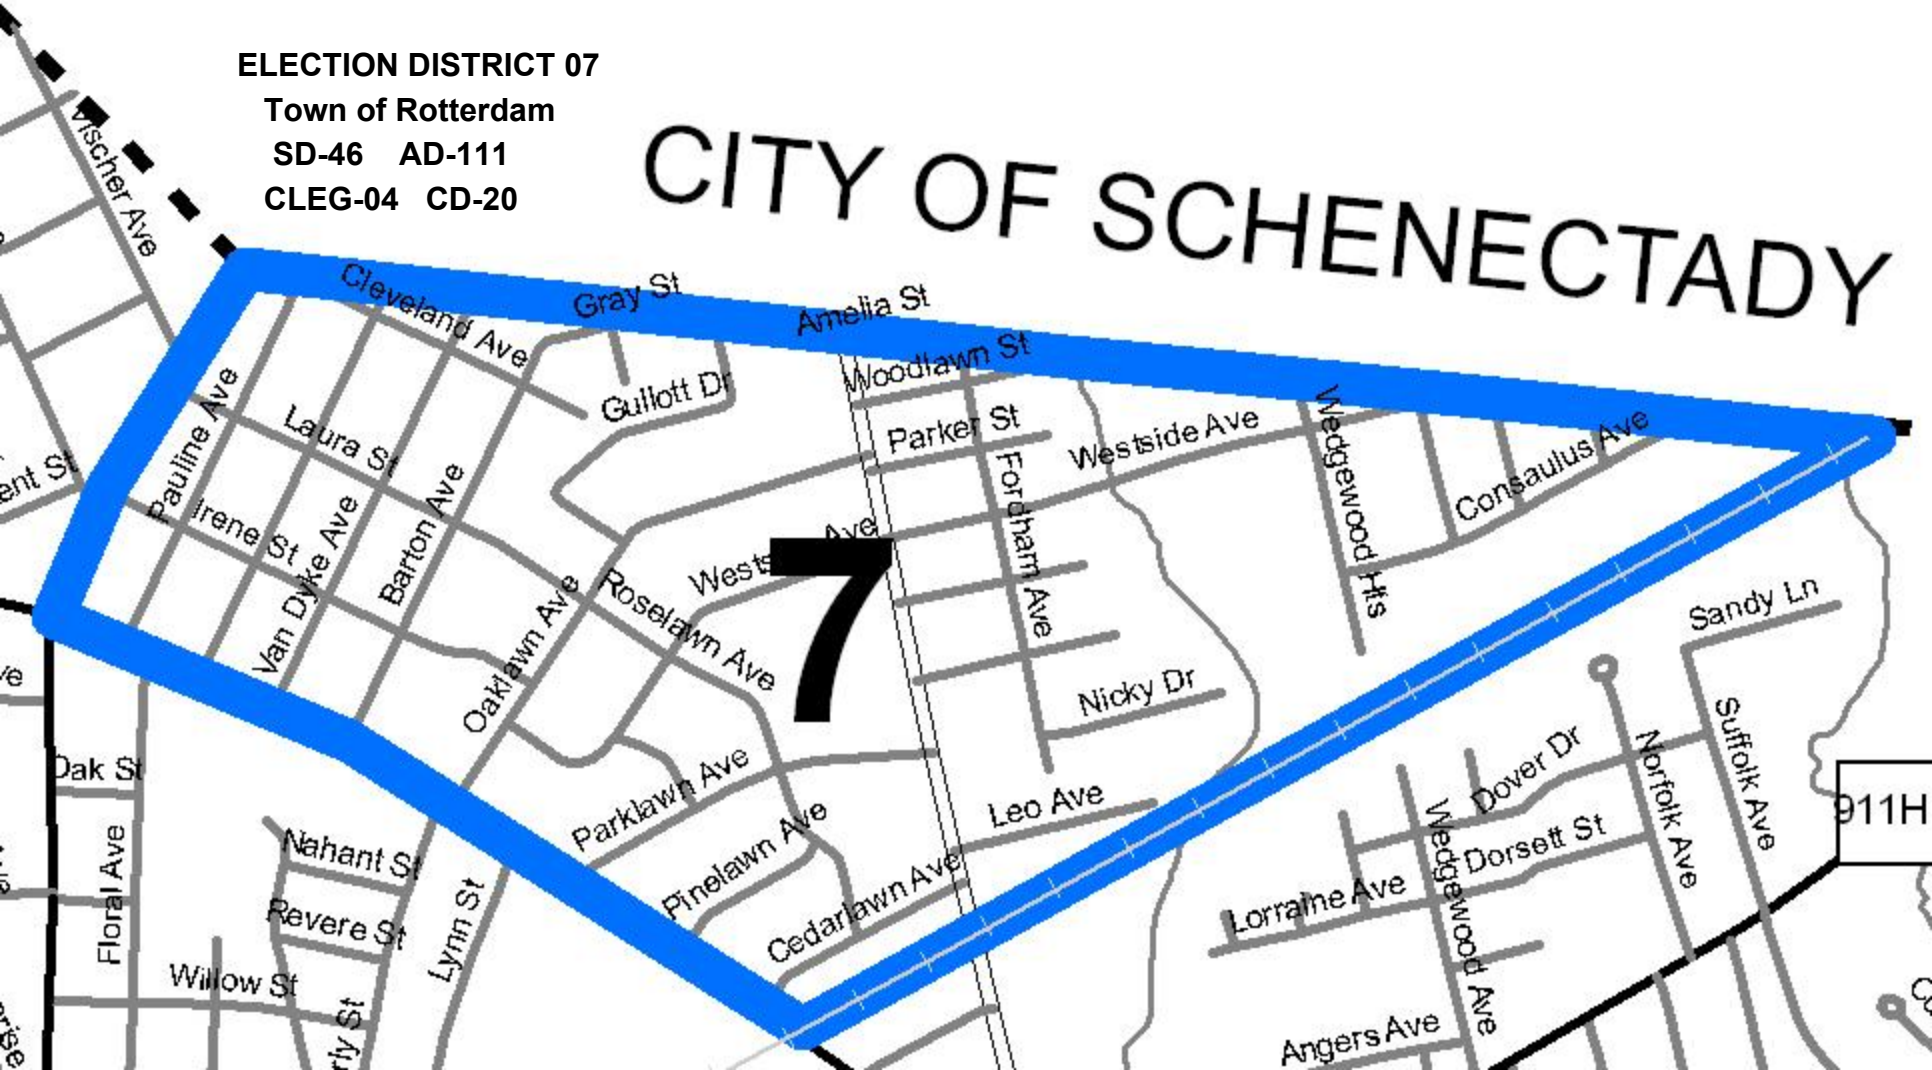

ELECTION DISTRICT 04
Town of Rotterdam
SD-46 AD-111
CLEG-04 CD-20

5

ELECTION DISTRICT 05
Town of Rotterdam
SD-46 AD-111
CLEG-04 CD-20

ELECTION DISTRICT 06
Town of Rotterdam
SD-46 AD-111
CLEG-04 CD-20

6

7

ELECTION DISTRICT 07

Town of Rotterdam

SD-46 AD-111

CLEG-04 CD-20

CITY OF SCHENECTADY

ELECTION DISTRICT 08

Town of Rotterdam

- SD-46**
- AD-111**
- CLEG-04**
- CD-20**

911H

8

Map labels include: Wn Ave, Inelawn Ave, Cedarlawn Ave, Leo Ave, Nicky Dr, Lorraine Ave, Angers Ave, Altamont Ave, Deforest, Stuart St, Tower St, Elizabeth St, Ferguson St, Greenpoint Ave, Amsterdam Ave, Rensselaer Ave, Elm Ave, O'Brien Ave, Outer Ln, Cushing Ln, Sandy Ln, Suffolk Ave, Norfolk Ave, Dover Dr, Dorsett St, Wood Ave, Hollywood Ave, Ramp, Fairlane Rd, Priscilla Ln, John Alden Ln, Morning Glory Way, White Birch Ct, Unnamed St, Van Wormer Rd, Crystal St, Rabbetoy St, Romano Dr, Myers Ave, and Ave.