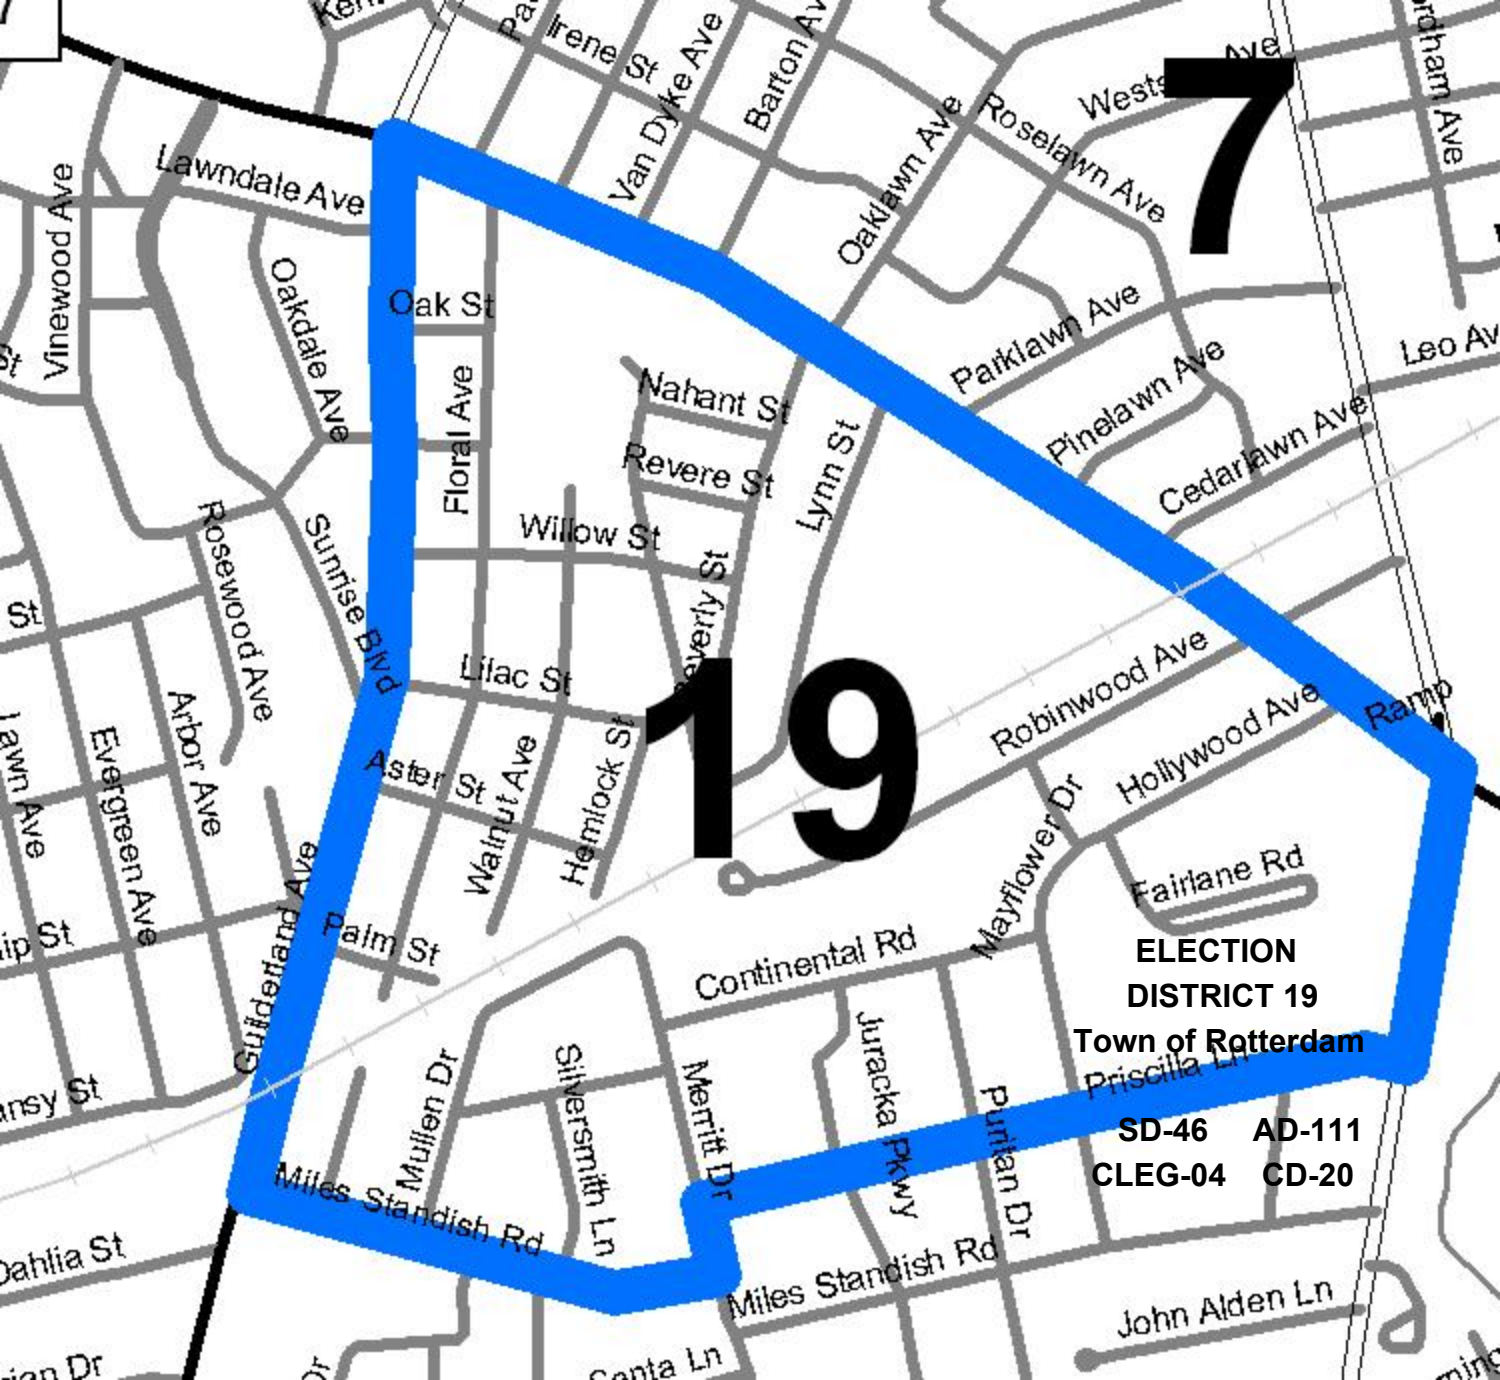

8

Map labels include: Wn Ave, Inelawn Ave, Cedarlawn Ave, Leo Ave, Nicky Dr, Lorraine Ave, Angers Ave, Altamont Ave, Deforest, Stuart St, Tower St, Elizabeth St, Ferguson St, Greenpoint Ave, Amsterdam Ave, Rensselaer Ave, Elm Ave, O'Brien Ave, Outer Ln, Cushing Ln, Sandy Ln, Suffolk Ave, Norfolk Ave, Dover Dr, Dorsett St, Wood Ave, Hollywood Ave, Ramp, Fairlane Rd, Priscilla Ln, John Alden Ln, Morning Glory Way, White Birch Ct, Unnamed St, Van Wormer Rd, Crystal St, Rabbetoy St, Romano Dr, Myers Ave, and Ave.

SD-46 AD-111

CLEG-04 CD-20

20

19

18

16

**ELECTION DISTRICT 16
Town of Rotterdam
SD-46 AD-111
CLEG-04 CD-20**

**ELECTION
DISTRICT 17**
Town of Rotterdam
SD-46
AD-111
CLEG-04
CD-20

18

ELECTION DISTRICT 18

Town of Rotterdam

SD-46 AD-111

CLEG-04 CD-20

19

7

**ELECTION
DISTRICT 19**