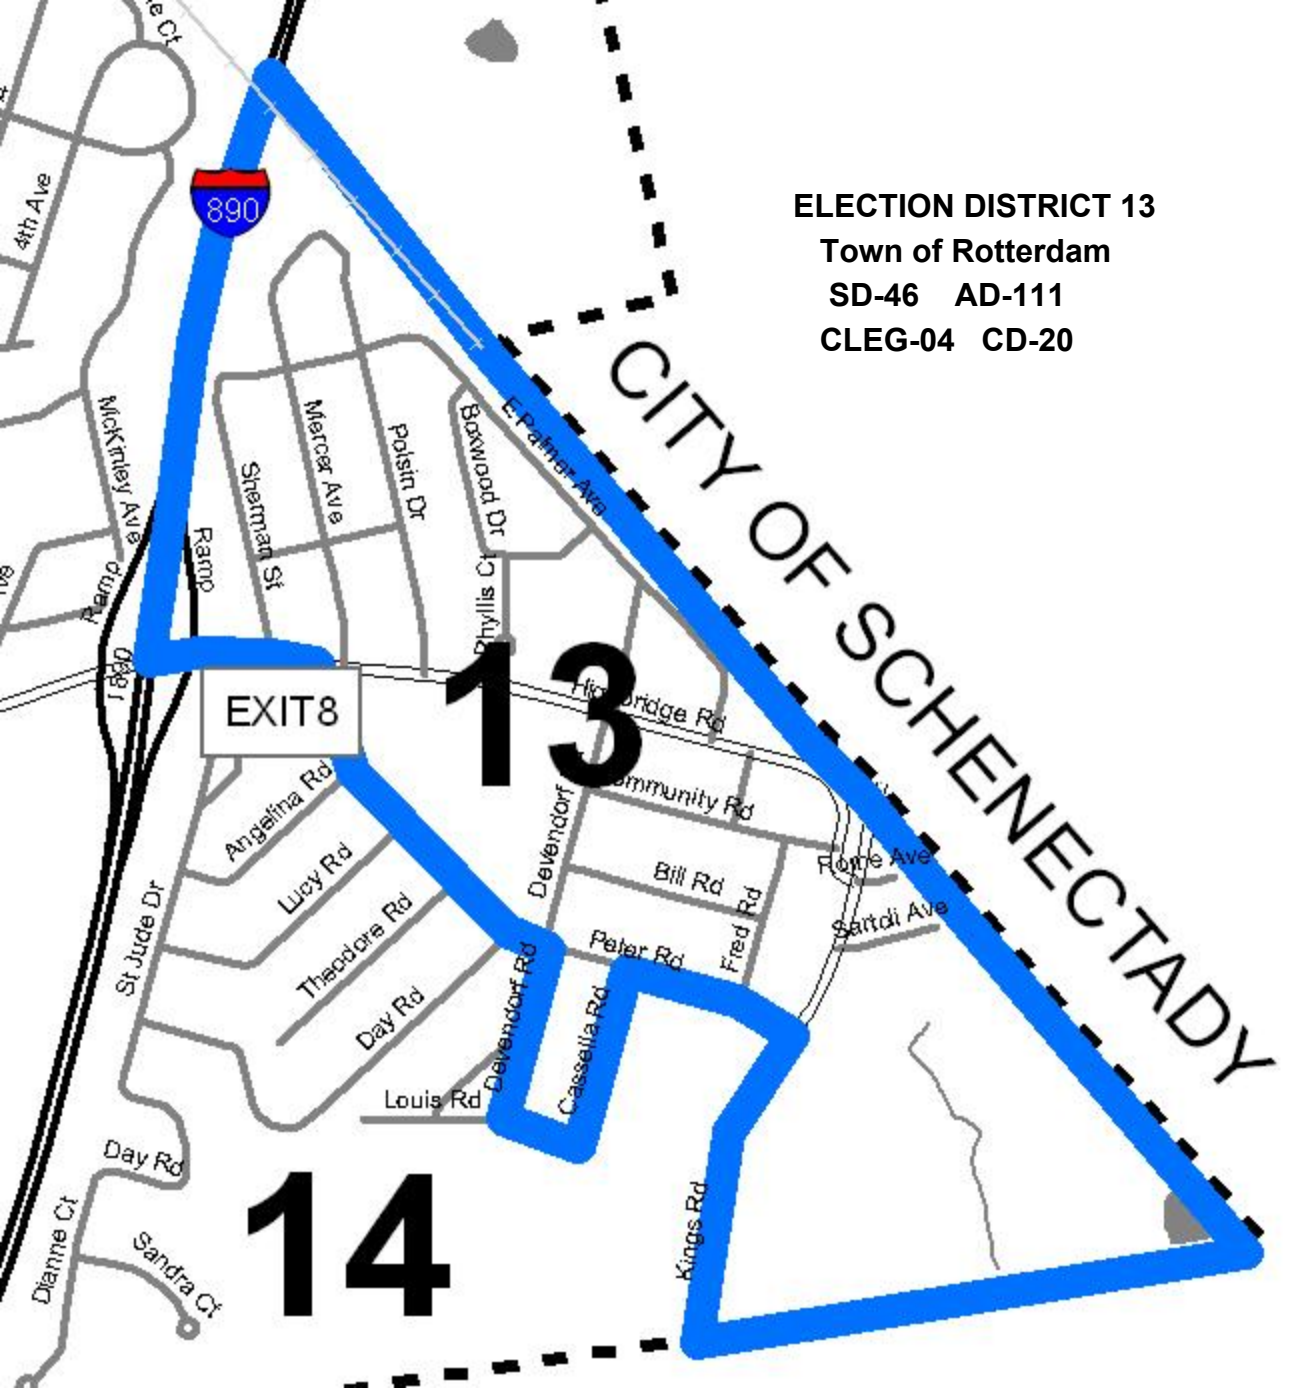

8

Map labels include: Wn Ave, Inelawn Ave, Cedarlawn Ave, Leo Ave, Nicky Dr, Lorraine Ave, Angers Ave, Altamont Ave, Deforest, Stuart St, Tower St, Elizabeth St, Ferguson St, Greenpoint Ave, Amsterdam Ave, Rensselaer Ave, Elm Ave, O'Brien Ave, Outer Ln, Cushing Ln, Sandy Ln, Suffolk Ave, Norfolk Ave, Dover Dr, Dorsett St, Wood Ave, Hollywood Ave, Ramp, Fairlane Rd, Priscilla Ln, John Alden Ln, Morning Glory Way, White Birch Ct, Unnamed St, Van Wormer Rd, Crystal St, Rabbetoy St, Romano Dr, Myers Ave, and Ave.

911H

9

ELECTION DISTRICT 09
Town of Rotterdam
SD-46 AD-111
CLEG-04 CD-20

10

9

10

**ELECTION
DISTRICT 10**
Town of Rotterdam
SD-46
AD-111
CLEG-04
CD-20

**ELECTION
DISTRICT 11**

Town of Rotterdam

SD-46

AD-111

CLEG-04

CD-20

ELECTION DISTRICT 13
Town of Rotterdam
SD-46 AD-111
CLEG-04 CD-20

146

EXIT 8

13

**ELECTION
DISTRICT 14**
Town of Rotterdam
SD-46 AD-111
CLEG-04 CD-20

14

CITY OF S...

5

15

ELECTION DISTRICT 15

Town of Rotterdam