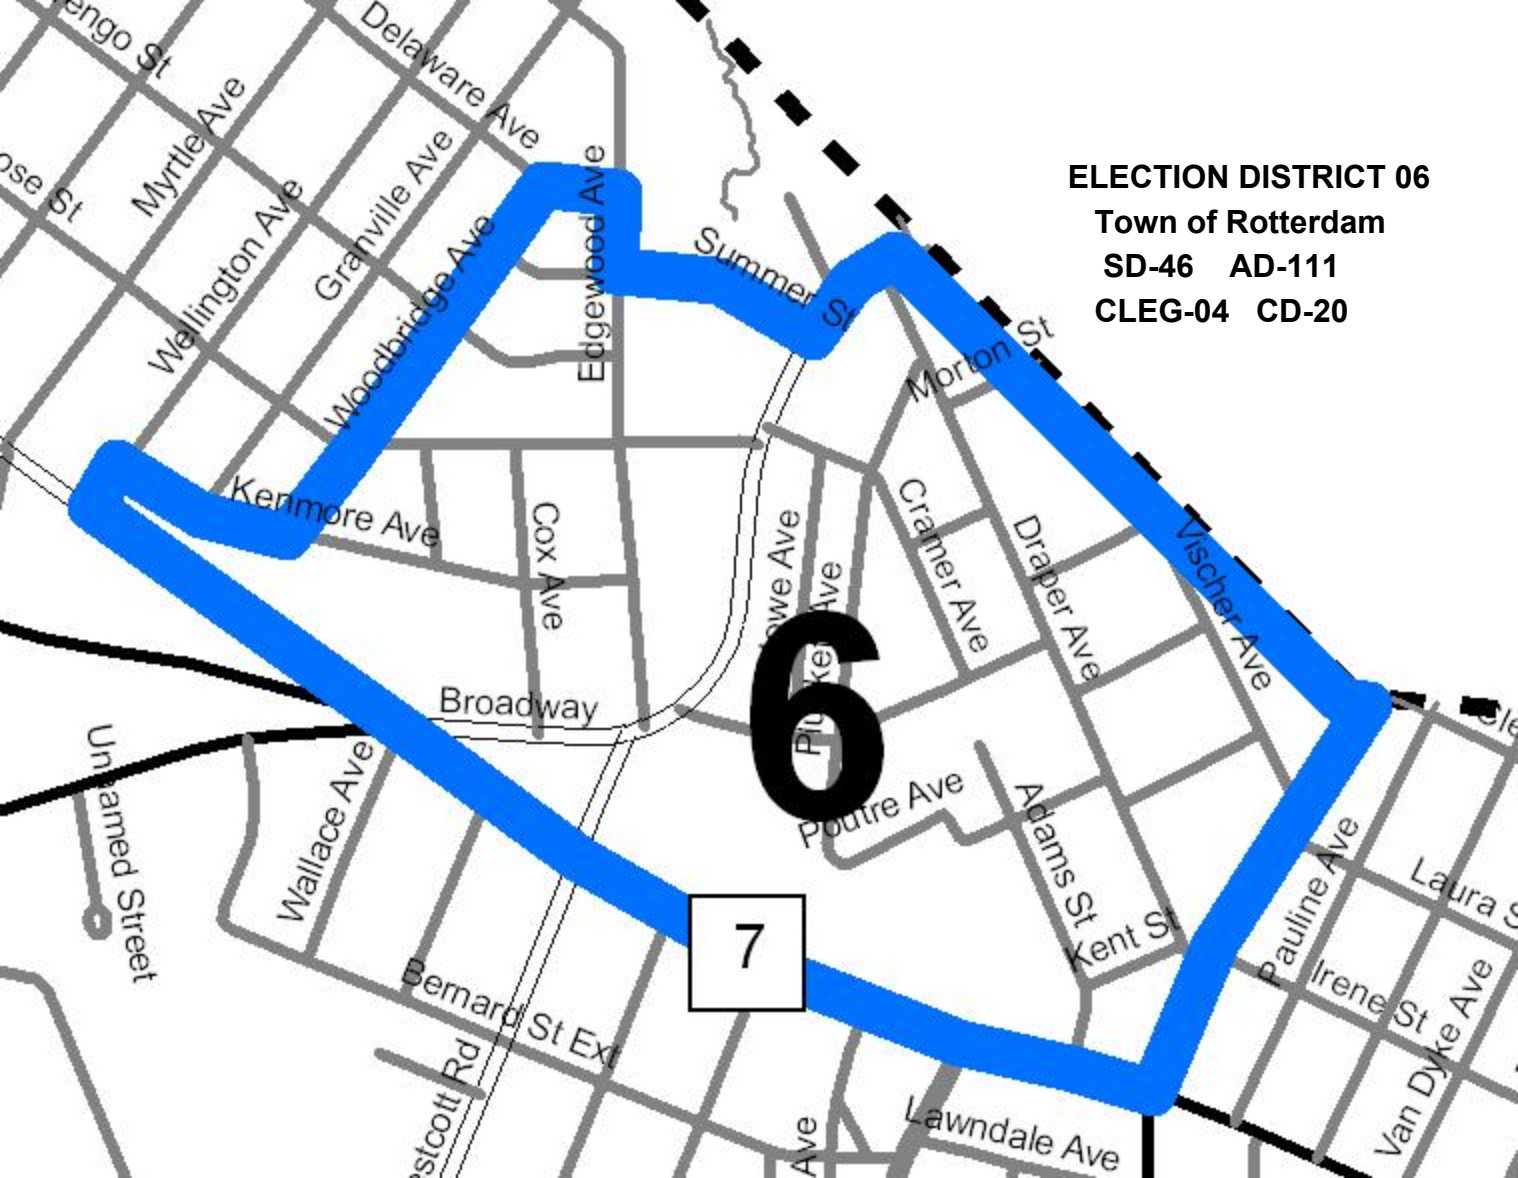

2

ELECTION DISTRICT 02
Town of Rotterdam
SD-46 AD-111
CLEG-04 CD-20

158

ELECTION DISTRICT 03
Town of Rotterdam
SD-46 AD-111
CLEG-04 CD-20

EXIT 26

EXIT 2

3

5

ELECTION DISTRICT 04
Town of Rotterdam
SD-46 AD-111
CLEG-04 CD-20

5

ELECTION DISTRICT 05
Town of Rotterdam
SD-46 AD-111
CLEG-04 CD-20

ELECTION DISTRICT 06
Town of Rotterdam
SD-46 AD-111
CLEG-04 CD-20

6

7

ELECTION DISTRICT 07

8

Map labels include: Wn Ave, Inelawn Ave, Cedarlawn Ave, Leo Ave, Nicky Dr, Lorraine Ave, Angers Ave, Altamont Ave, Deforest, Stuart St, Tower St, Elizabeth St, Ferguson St, Greenpoint Ave, Amsterdam Ave, Rensselaer Ave, Elm Ave, O'Brien Ave, Outer Ln, Cushing Ln, Sandy Ln, Suffolk Ave, Norfolk Ave, Dover Dr, Dorsett St, Wood Ave, Hollywood Ave, Ramp, Fairlane Rd, Priscilla Ln, John Alden Ln, Morning Glory Way, White Birch Ct, Unnamed St, Van Wormer Rd, Crystal St, Rabbetoy St, Romano Dr, Myers Ave, and Ave.