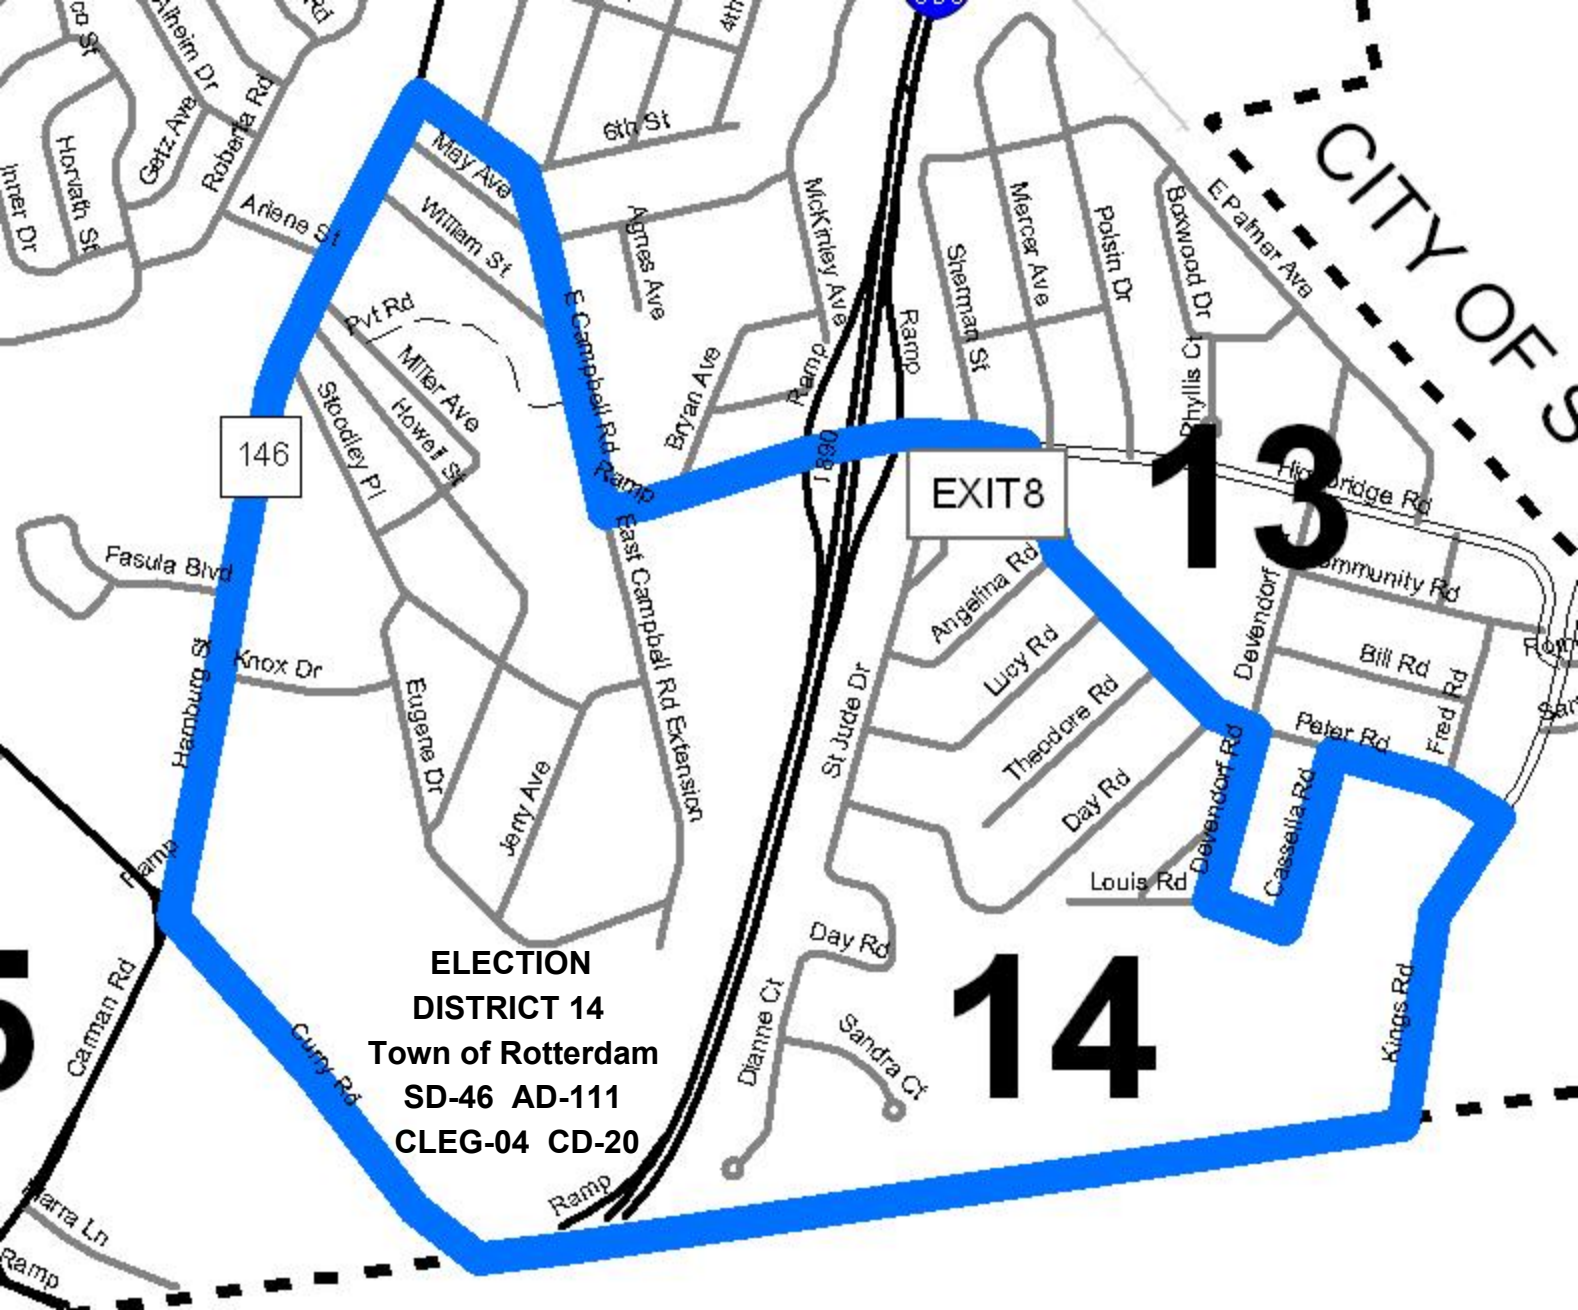

8

Map labels include: Wn Ave, Inelawn Ave, Cedarlawn Ave, Leo Ave, Nicky Dr, Lorraine Ave, Angers Ave, Altamont Ave, Deforest, Stuart St, Tower St, Elizabeth St, Ferguson St, Greenpoint Ave, Amsterdam Ave, Rensselaer Ave, Elm Ave, O'Brien Ave, Outer Ln, Cushing Ln, Sandy Ln, Suffolk Ave, Norfolk Ave, Dover Dr, Dorsett St, Wood Ave, Hollywood Ave, Ramp, Fairlane Rd, Priscilla Ln, John Alden Ln, Morning Glory Way, White Birch Ct, Unnamed St, Van Wormer Rd, Crystal St, Rabbetoy St, Romano Dr, Myers Ave, and Ave.

Town of Rotterdam

SD-46

AD-111

CLEG-04

CD-20

ELECTION DISTRICT 13
Town of Rotterdam
SD-46 AD-111
CLEG-04 CD-20

146

EXIT 8