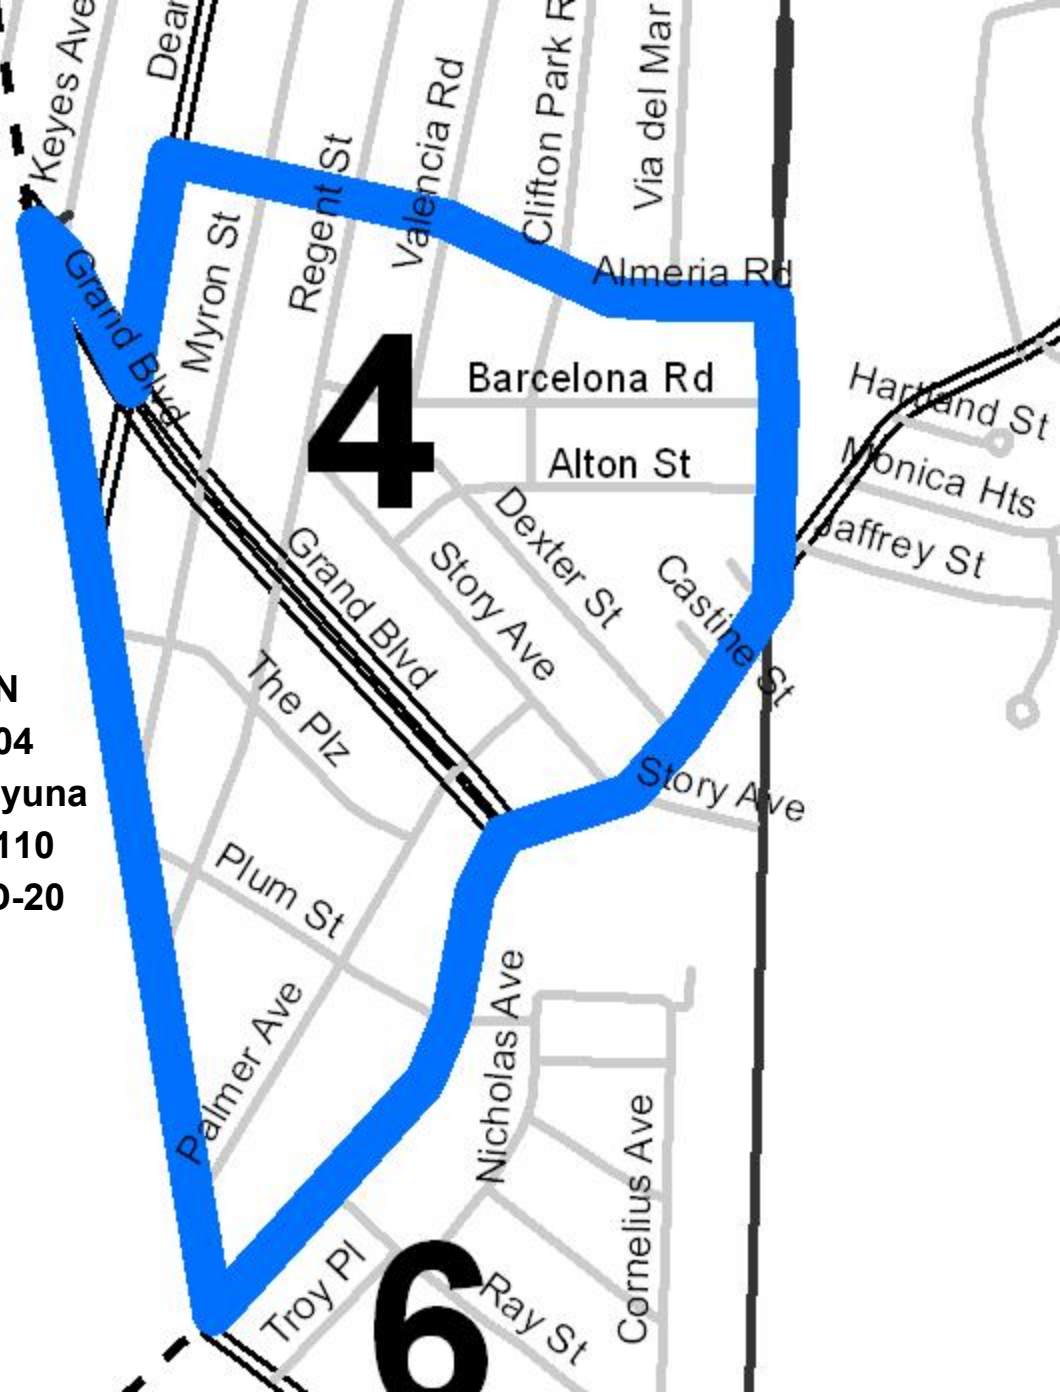

ELECTION DISTRICT 01
Town of Niskayuna
SD-49 AD-110
CLEG-03 CD-20

14

12

1

SARATOGA COUNTY

ALBANY COUNTY

ELECTION DISTRICT 02
Town of Niskayuna
SD-49 AD-110
CLEG-03 CD-20

SARATOGA COUNTY

2

9

17

7

CITY OF SCOTIA

**ELECTION
DISTRICT 03**
Town of Niskayuna
SD-49 AD-110
CLEG-03 CD-20

OF SCHENECTADY

ALBANY COUNTY

ECTADY

**ELECTION
DISTRICT 04**
Town of Niskayuna
SD-49 AD-110
CLEG-03 CD-20

ELECTION DISTRICT 05

Town of Niskayuna

SD-49

AD-110

CLEG-03

CD-20

5

ELECTION DISTRICT 06
Town of Niskayuna
SD-49 AD-110
CLEG-03 CD-20

ELECTION
DISTRICT 07
Town of
Niskayuna
SD-49
AD-110
CLEG-03
CD-20

ELECTION DISTRICT 08
Town of Niskayuna
SD-49 AD-110
CLEG-03 CD-20

ELECTION DISTRICT 09
Town of Niskayuna
SD-49 AD-110
CLEG-03 CD-20