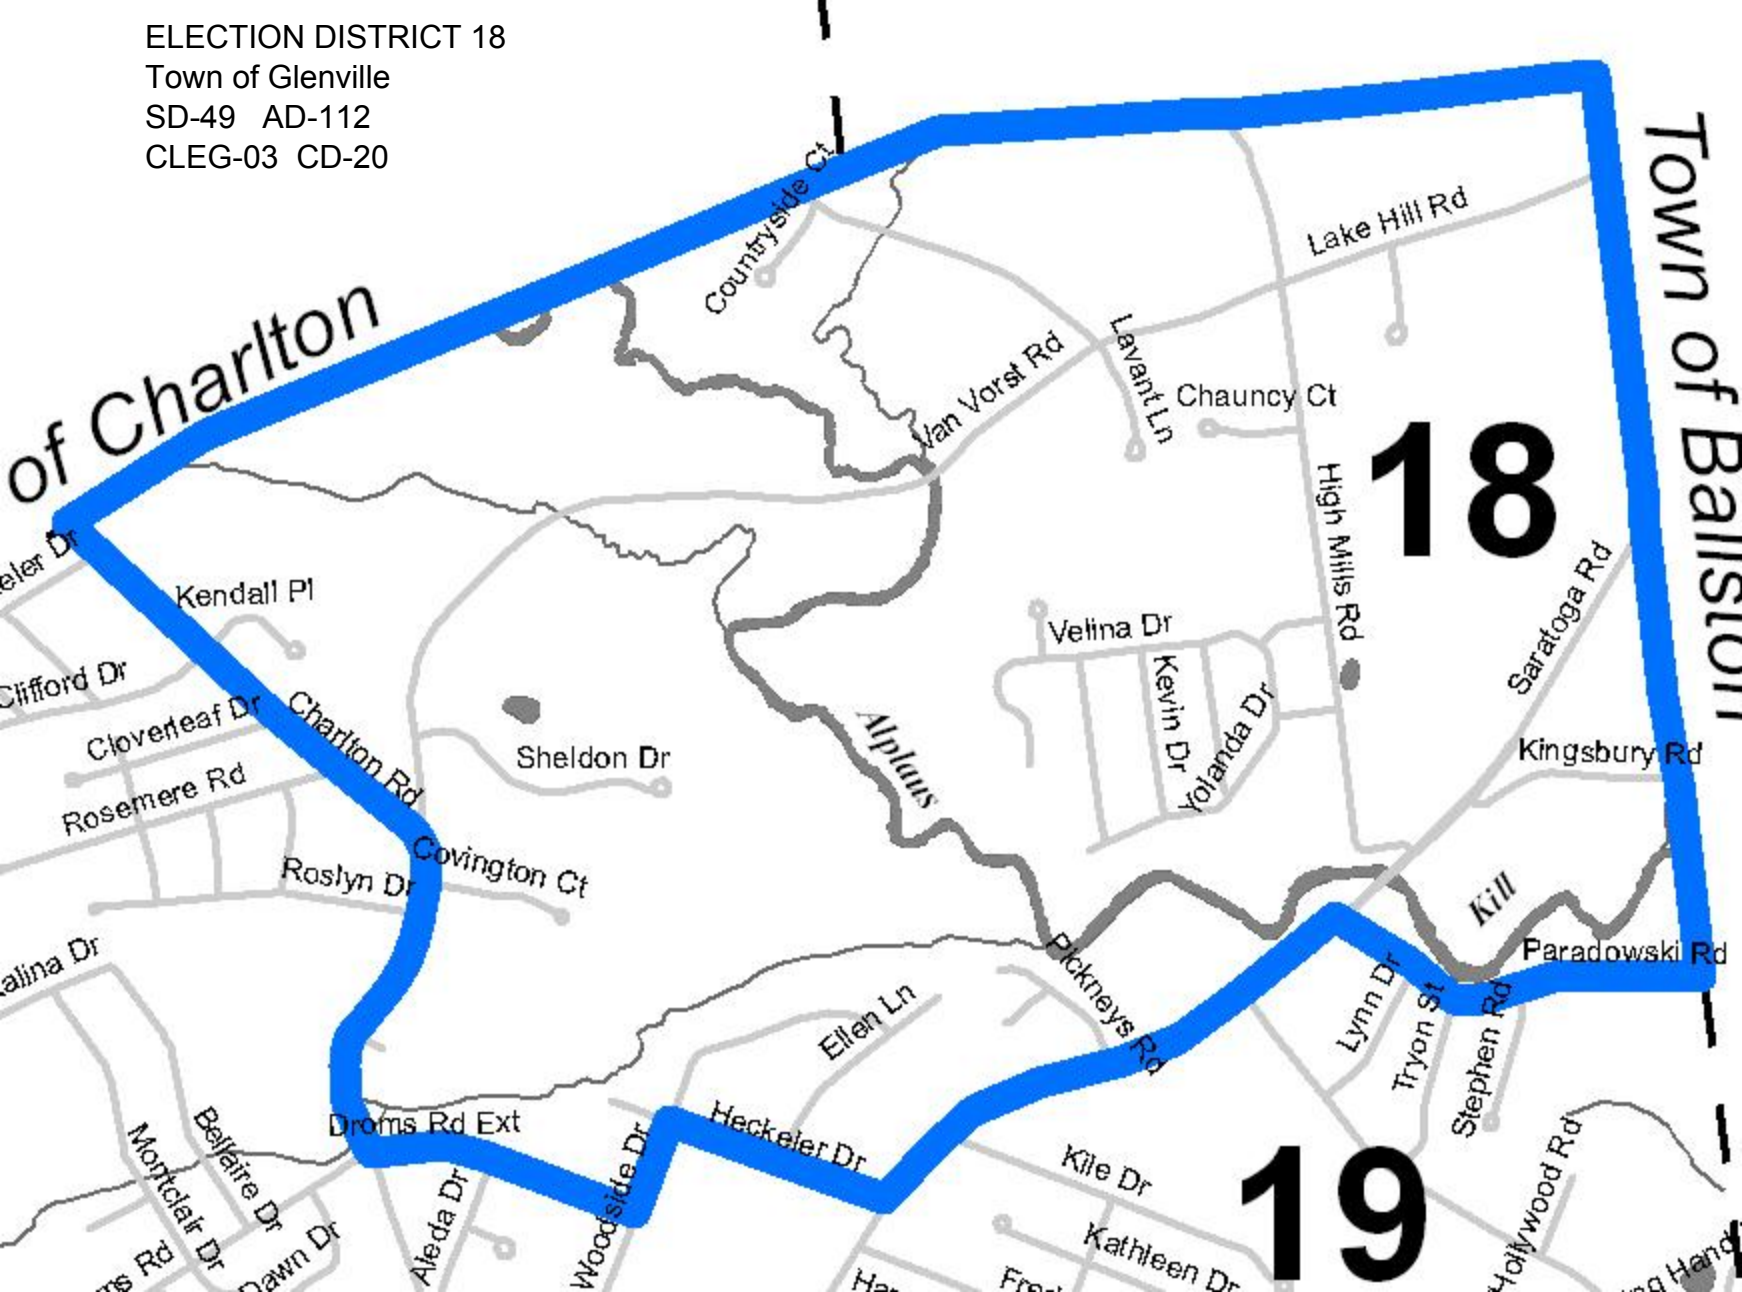

ELECTION DISTRICT 18
Town of Glenville
SD-49 AD-112
CLEG-03 CD-20