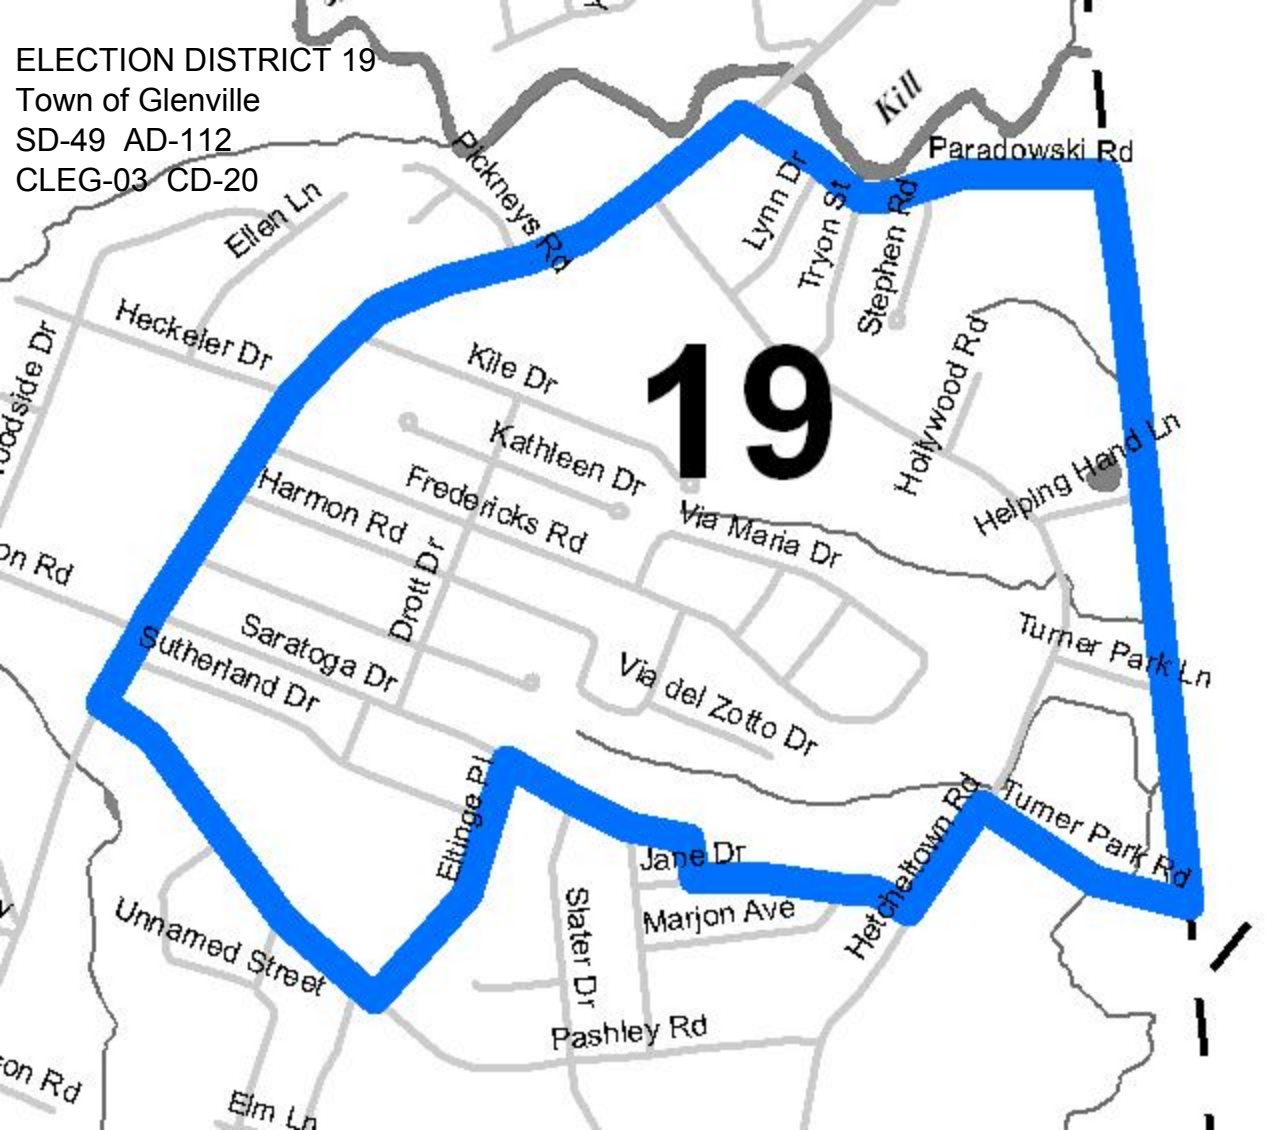

ELECTION DISTRICT 19
Town of Glenville
SD-49 AD-112
CLEG-03 CD-20