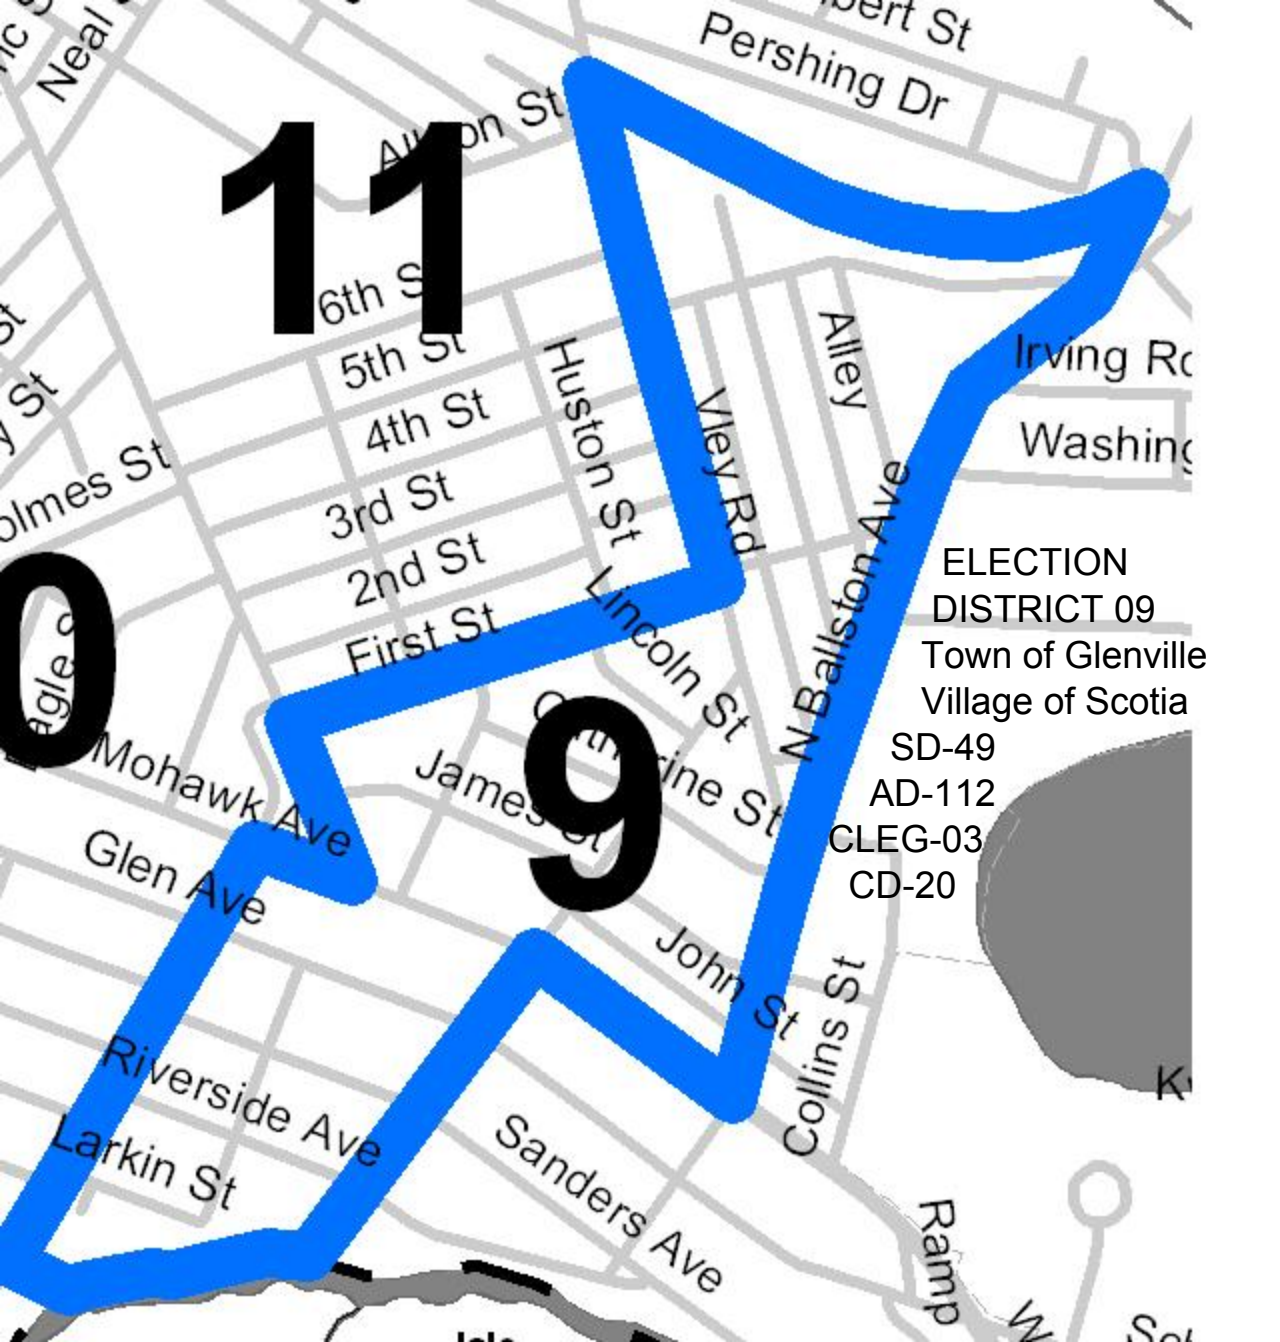

EX
LUC

at

15

11

9

8

ELECTION
DISTRICT 08
Town of Glenville
Village of Scotia
SD-49
AD-112
CLEG-03
CD-20

Isle
of the
Mohawks

Isle
of the
Senecas

Isle

11

0

9

ELECTION
DISTRICT 09
Town of Glenville
Village of Scotia
SD-49
AD-112
CLEG-03
CD-20

ELECTION
DISTRICT
10
Town of
Glenville
(Village of
Scotia)
SD-49
AD-112
CLEG-03
CD-20

ELECTION DISTRICT 12
Town of Glenville
SD-49 AD-112
CLEG-03 CD-20