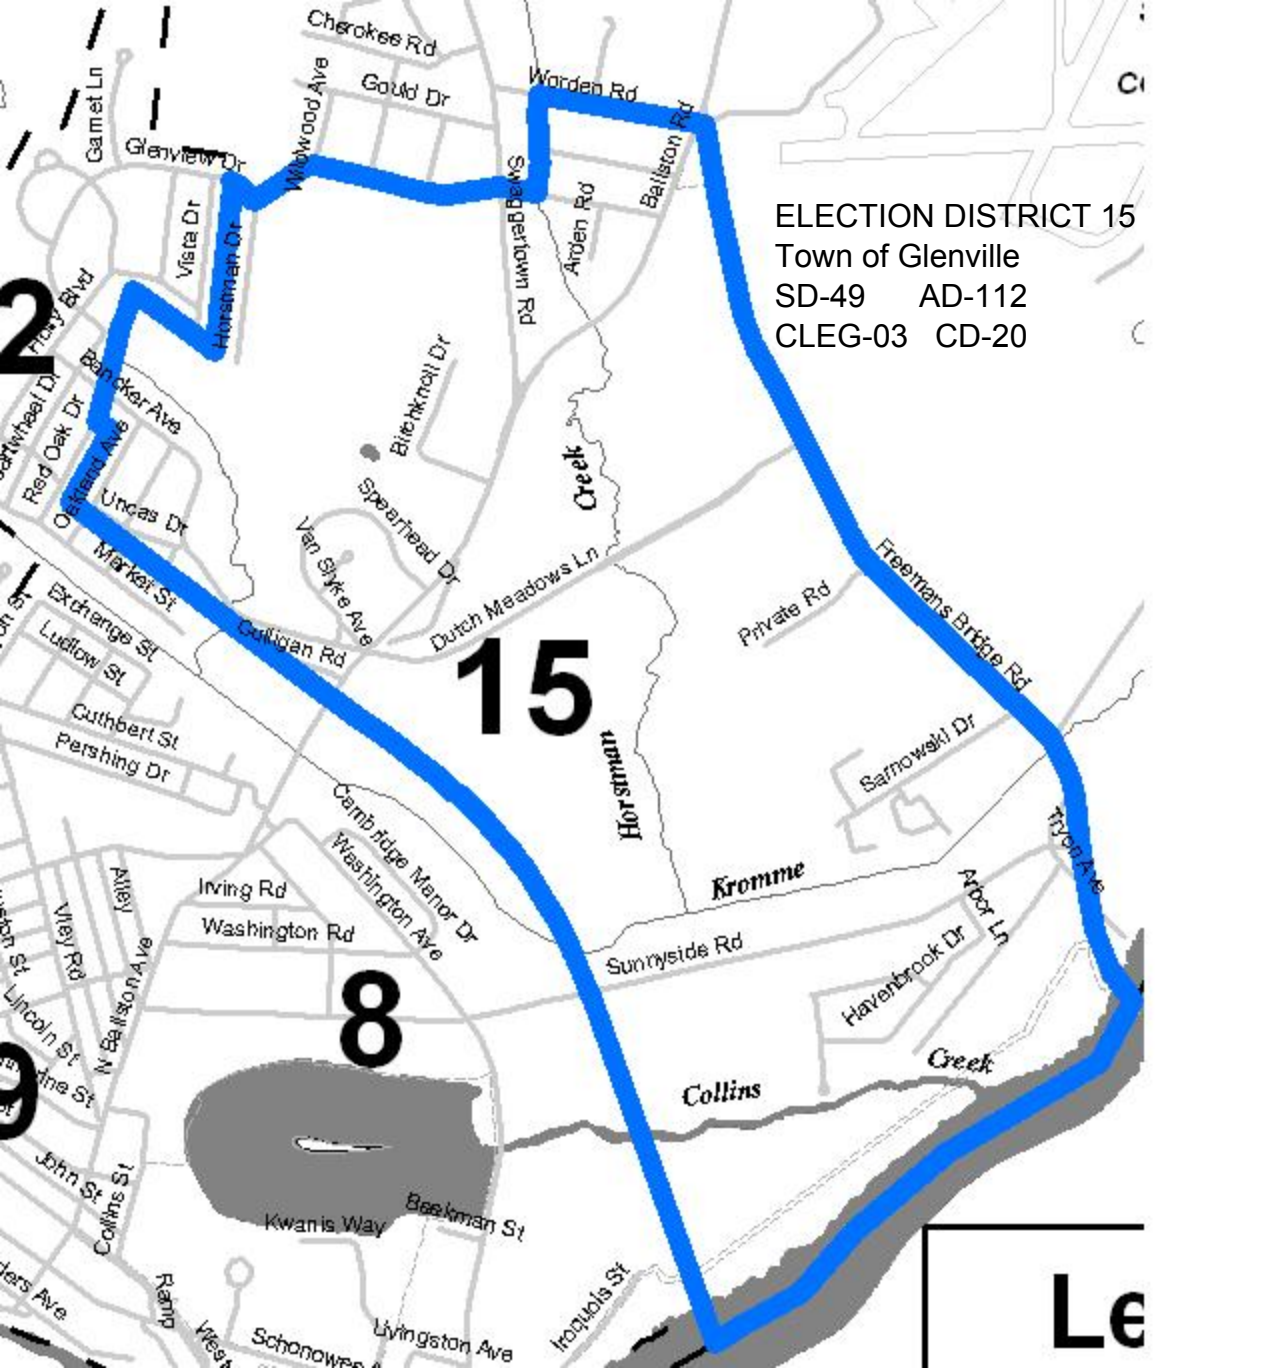

12

11

Maalwyck
Park

13

10

ELECTION
DISTRICT 13
Town of Glenville
SD-49 AD-112
CLEG-03 CD-20

ELECTION DISTRICT 14
Town of Glenville
SD-49
AD-112
CLEG-03
CD-20

ELECTION DISTRICT 15
Town of Glenville
SD-49 AD-112
CLEG-03 CD-20