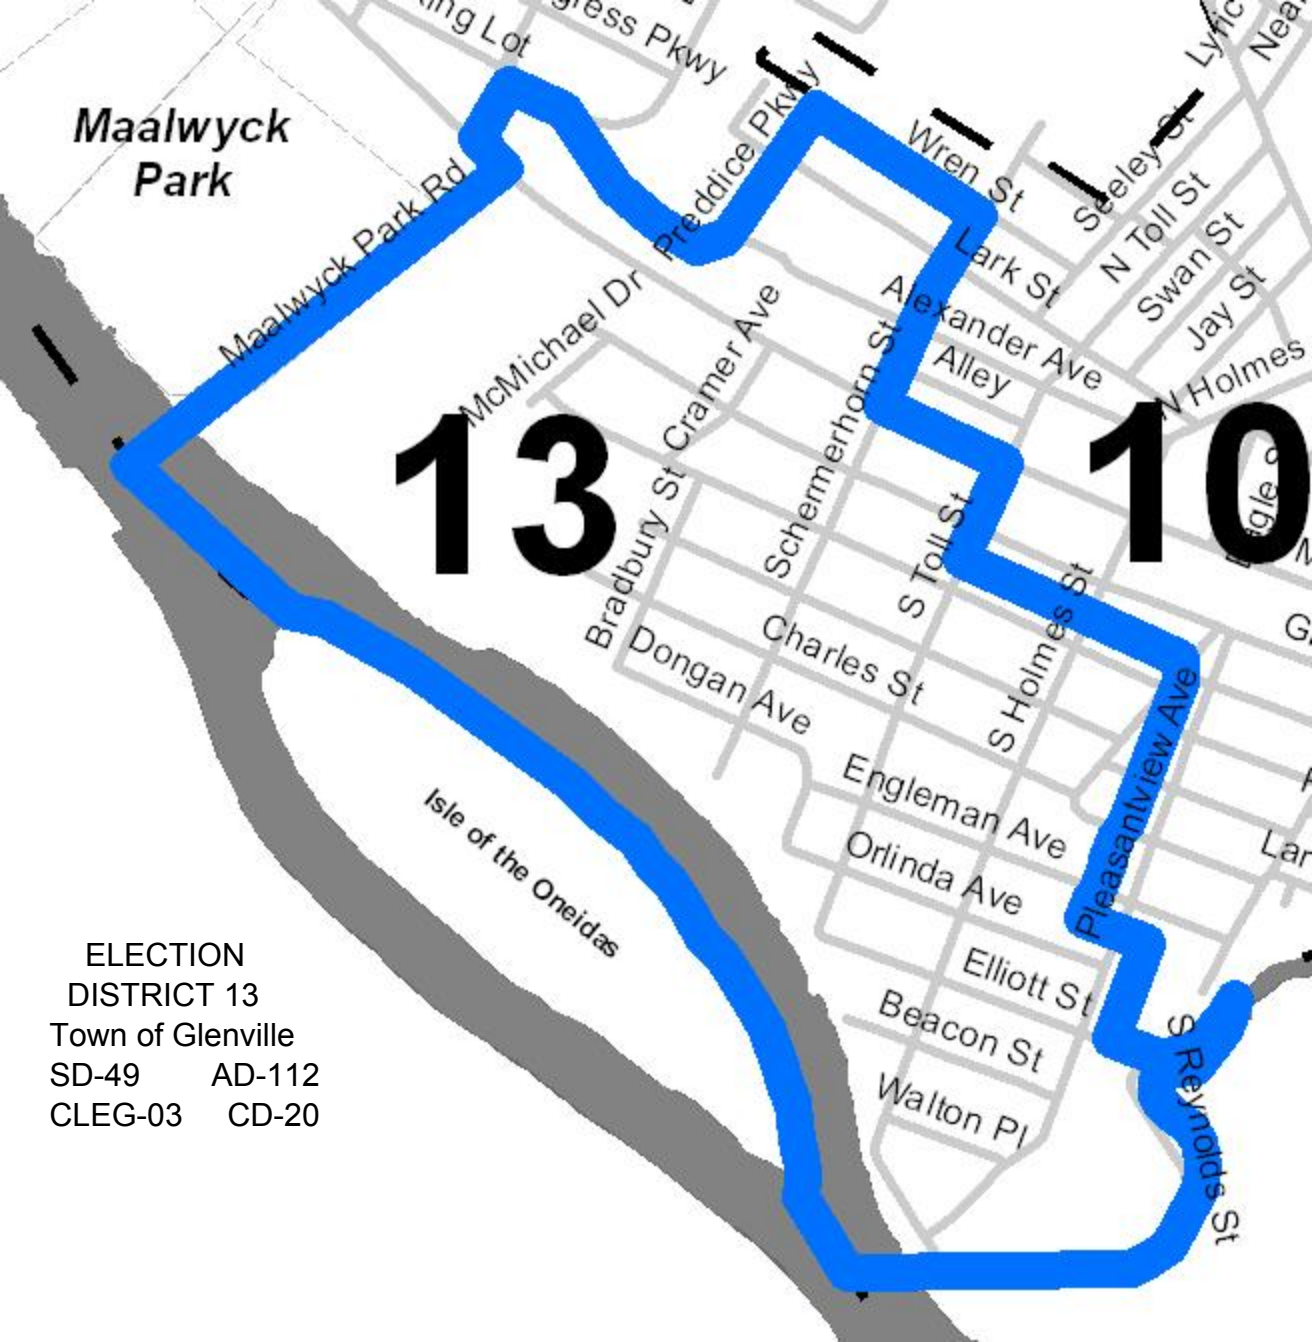

Isle
of the
Senecas

Isle

11

0

9

ELECTION
DISTRICT 09
Town of Glenville
Village of Scotia
SD-49
AD-112
CLEG-03
CD-20

ELECTION
DISTRICT
10
Town of
Glenville
(Village of
Scotia)
SD-49
AD-112
CLEG-03
CD-20

ELECTION DISTRICT 12
Town of Glenville
SD-49 AD-112
CLEG-03 CD-20

12

11

Maalwyck
Park

13

10

ELECTION
DISTRICT 13
Town of Glenville
SD-49 AD-112
CLEG-03 CD-20

ELECTION DISTRICT 14
Town of Glenville
SD-49
AD-112
CLEG-03
CD-20

ELECTION DISTRICT 15
Town of Glenville
SD-49 AD-112
CLEG-03 CD-20

15

8

Le

ELECTION DISTRICT 17
Town of Glenville
SD-49 AD-112
CLEG-03 CD-20

Town of Charle...

17

20

22