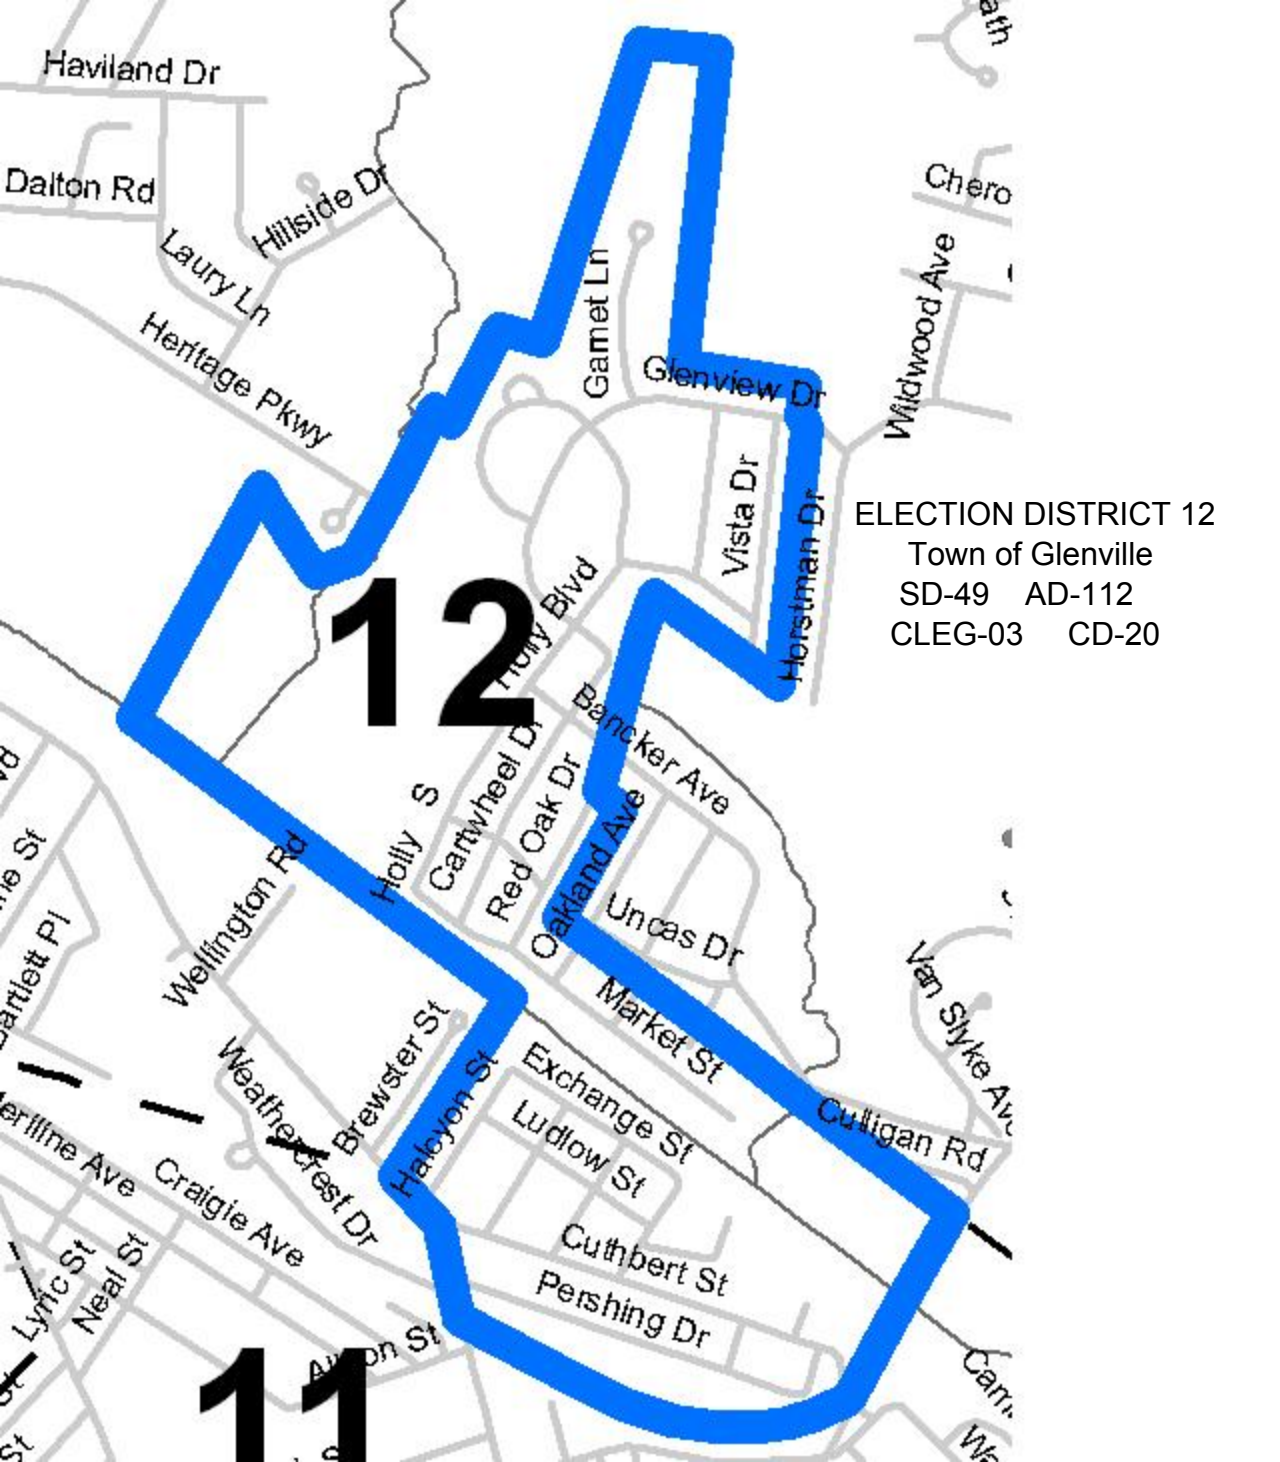

Isle
of the
Senecas

Isle

11

0

9

ELECTION
DISTRICT 09
Town of Glenville
Village of Scotia
SD-49
AD-112
CLEG-03
CD-20

ELECTION
DISTRICT
10
Town of
Glenville
(Village of
Scotia)
SD-49
AD-112
CLEG-03
CD-20

ELECTION DISTRICT 12
Town of Glenville
SD-49 AD-112
CLEG-03 CD-20