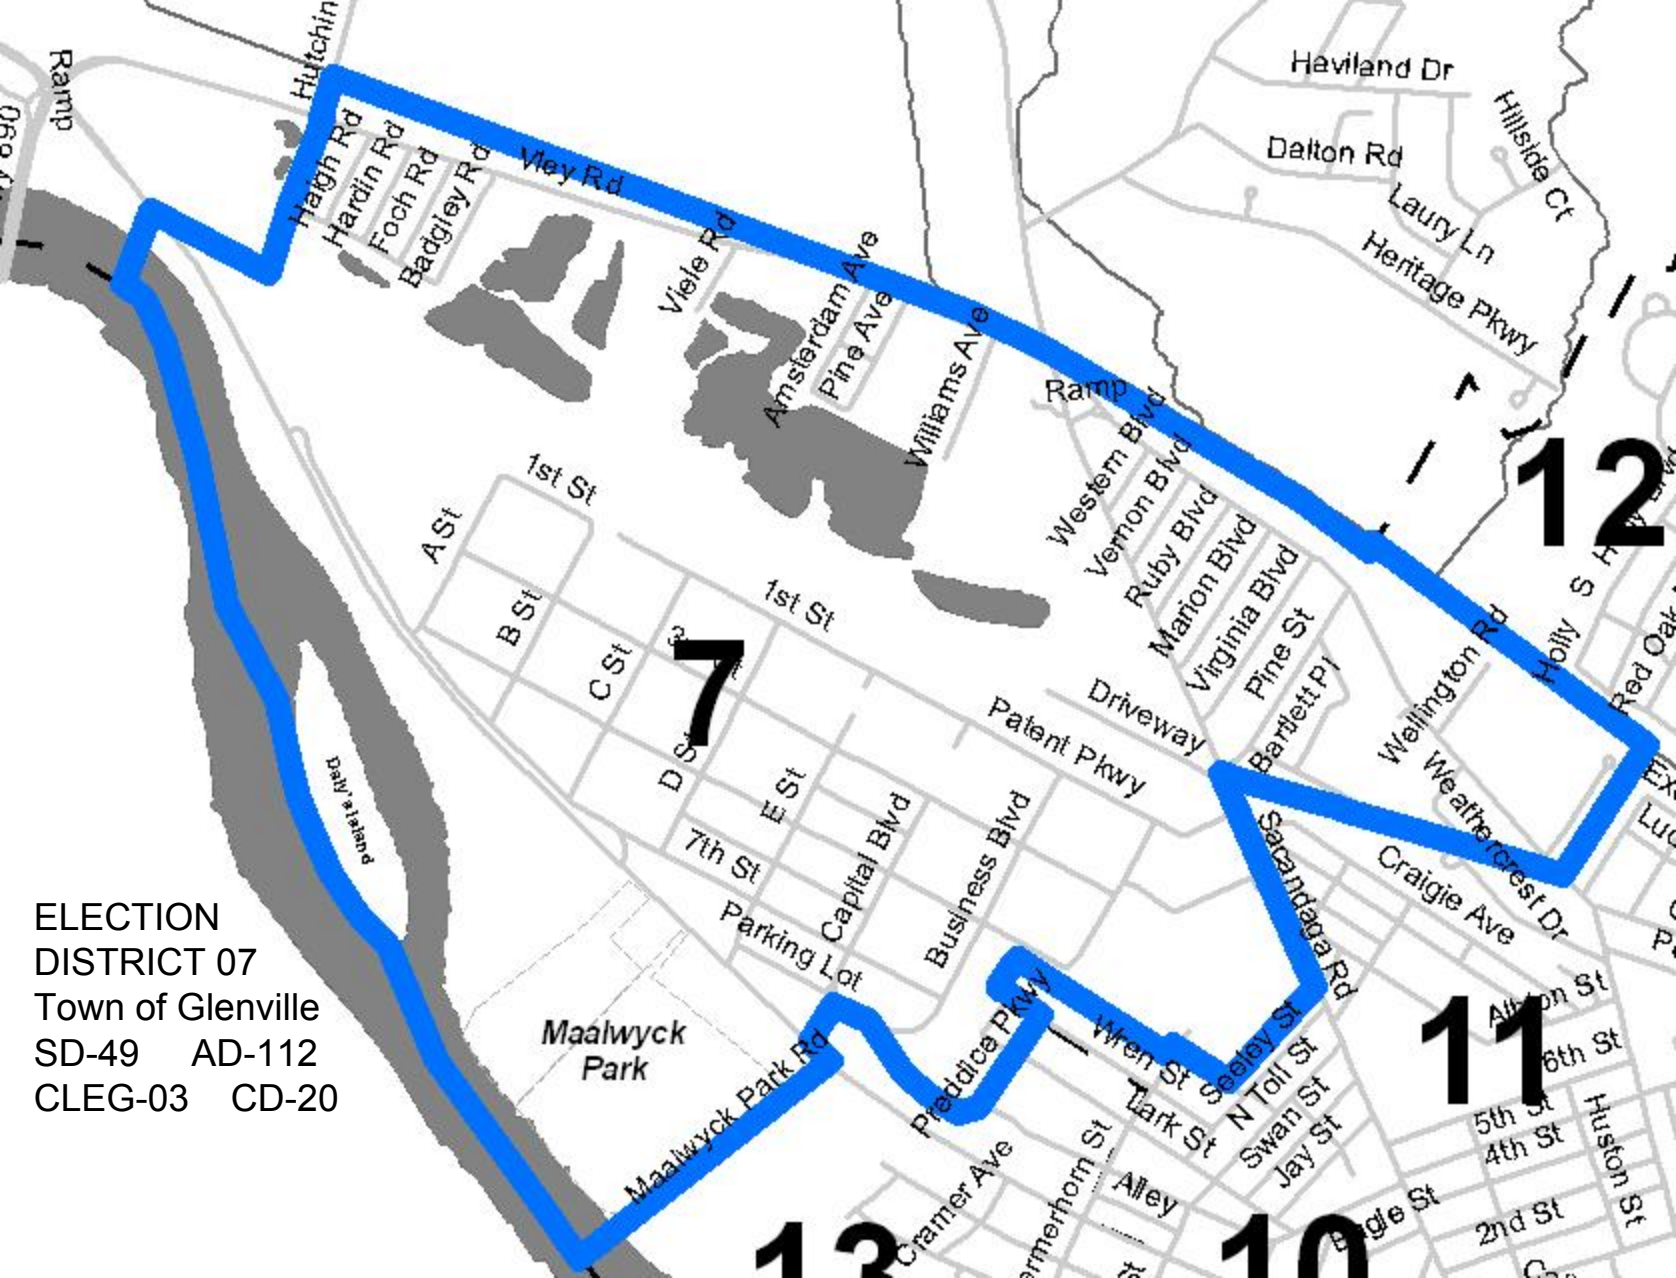

ELECTION
DISTRICT 07
Town of Glenville
SD-49 AD-112
CLEG-03 CD-20

Daly Island

7

12

11

13

10

Hutchin
Haigh Rd
Hardin Rd
Foch Rd
Badgley Rd

Vley Rd

Viele Rd

Amsterdam Ave
Pine Ave

Williams Ave

Ramp
Western Blvd
Vernon Blvd

Ruby Blvd
Marion Blvd

Virginia Blvd
Pine St

Bartlett Pl

A St
1st St
B St

1st St

C St
D St

E St
7th St

Patent Pkwy
Driveway

Parking Lot
Capital Blvd

Business Blvd

Sacandaga Rd

Wellington Rd
Weathercrest Dr
Craigie Ave

Maalwyck Park
Maalwyck Park Rd

Predlice Pkwy
Cramer Ave

Wren St
Tark St

Sealey St
N Toll St
Swan St
Jay St

Allison St
6th St
5th St
4th St
2nd St
Huston St

Haviland Dr
Dalton Rd

Heritage Pkwy
Laury Ln

Hillside Ct

Molly S Hwy

EX
LUC

at