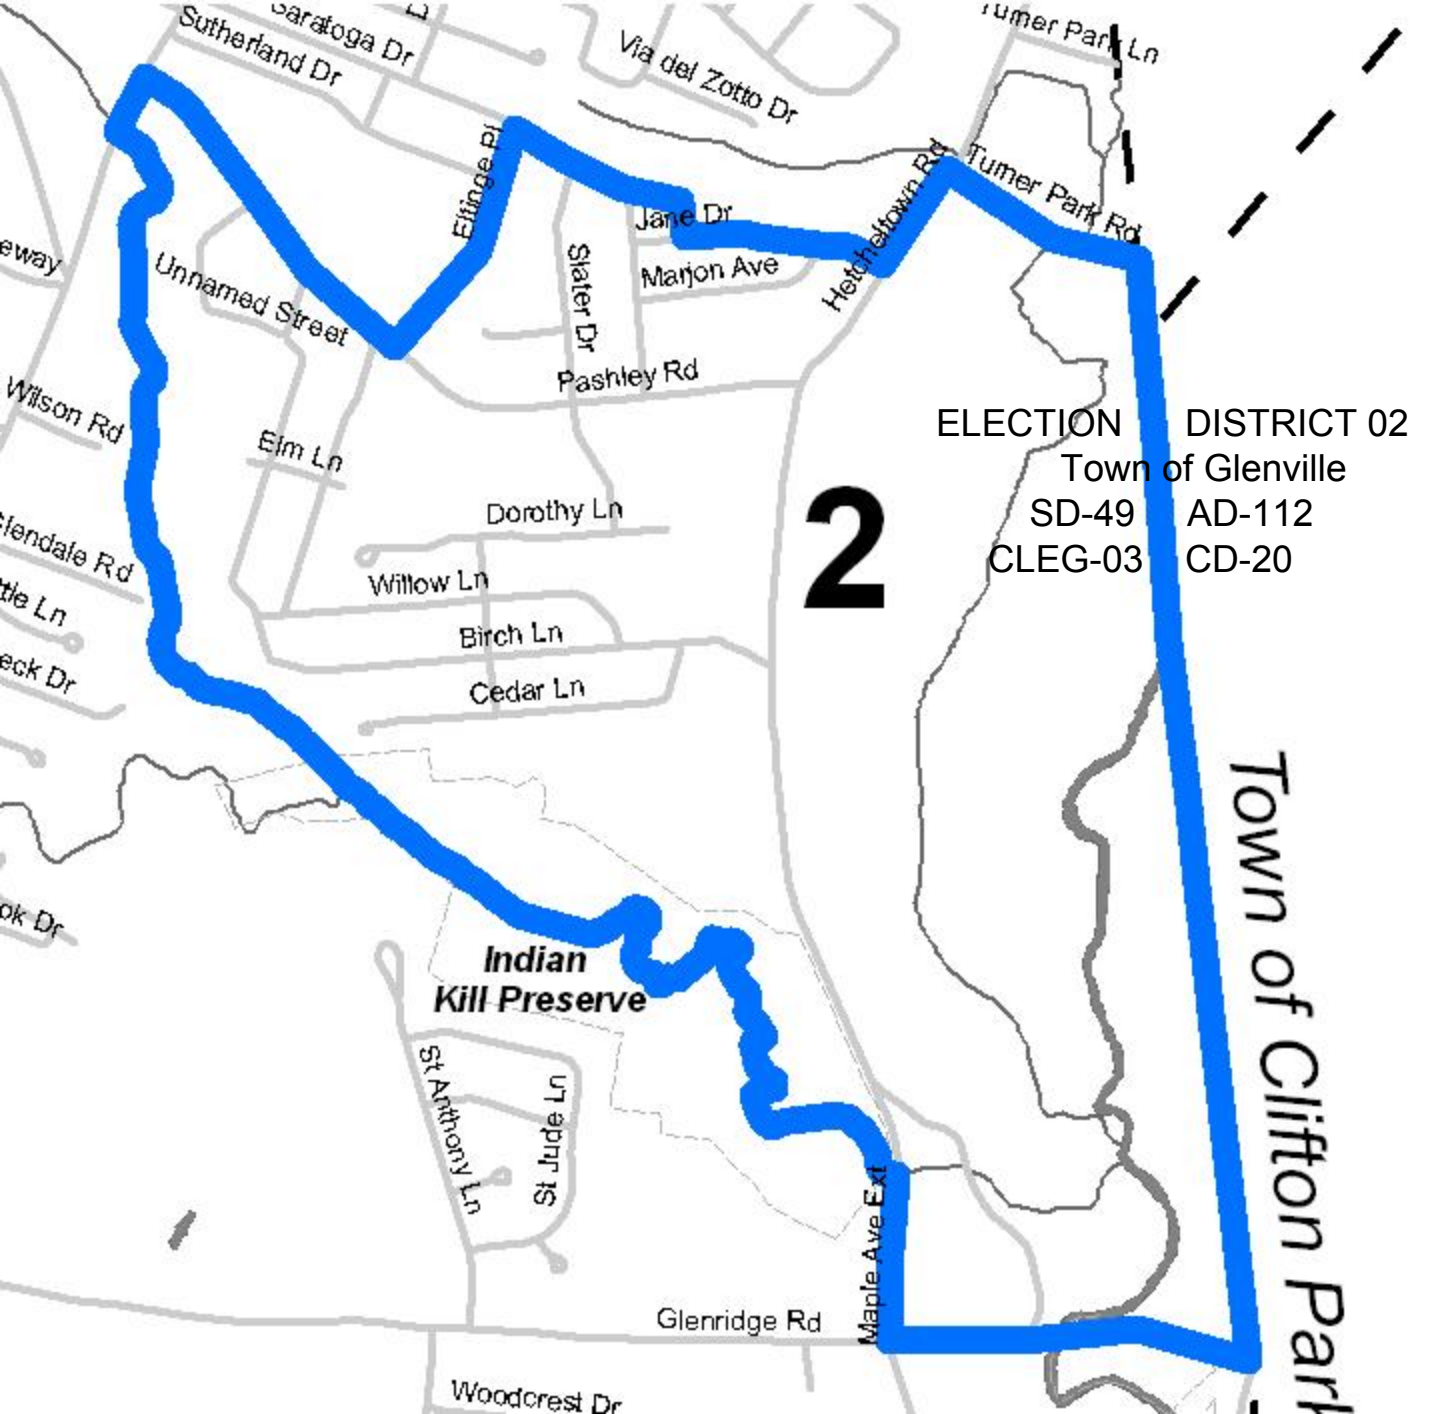

21

1

SCHENECTADY
COUNTY AIRPORT

Town
of
Niskayuna

ELECTION DISTRICT 01
Town of Glensville
SD-49 AD-112
CLEG-03 CD-20

City
of

2

ELECTION DISTRICT 02
Town of Glennville
SD-49 AD-112
CLEG-03 CD-20