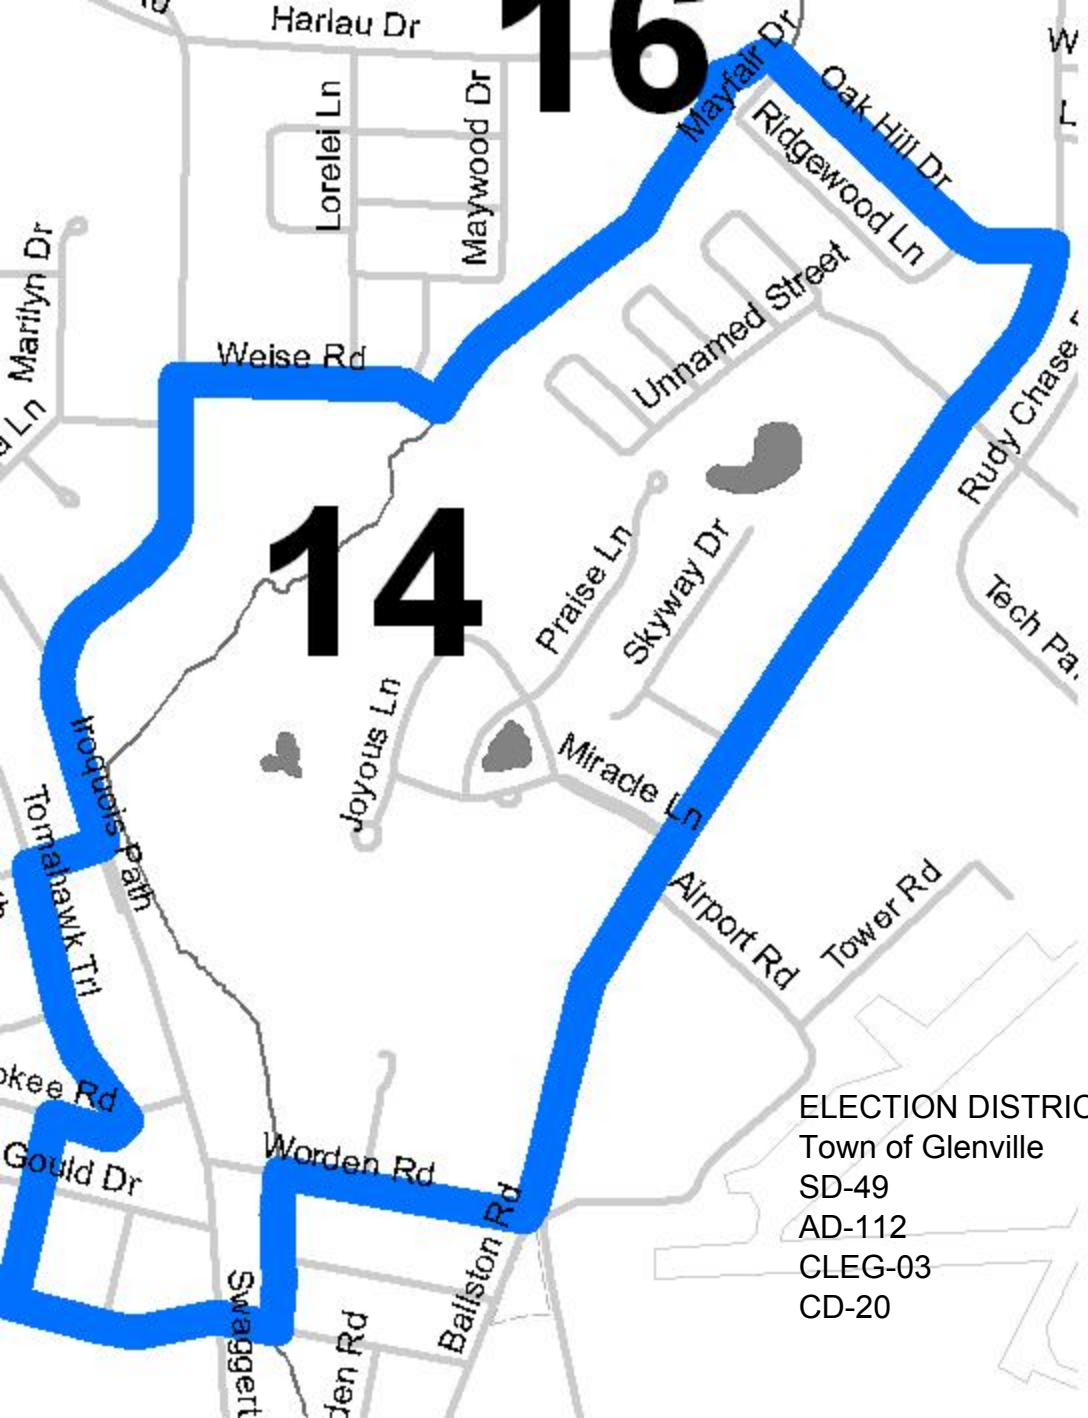

Amsterdam Ave
Pine Ave

Williams Ave

Ramp
Western Blvd
Vernon Blvd

Ruby Blvd
Marion Blvd

Virginia Blvd
Pine St

Bartlett Pl

A St
1st St
B St

1st St

Isle
of the
Senecas

Isle

11

0

9

ELECTION
DISTRICT 09
Town of Glenville
Village of Scotia
SD-49
AD-112
CLEG-03
CD-20

ELECTION
DISTRICT
10
Town of
Glenville
(Village of
Scotia)
SD-49
AD-112
CLEG-03
CD-20

ELECTION DISTRICT 12
Town of Glenville
SD-49 AD-112
CLEG-03 CD-20

12

11

Maalwyck
Park

13

10

ELECTION
DISTRICT 13
Town of Glenville
SD-49 AD-112
CLEG-03 CD-20

ELECTION DISTRICT 14
Town of Glenville
SD-49
AD-112
CLEG-03
CD-20

ELECTION DISTRICT 15
Town of Glenville
SD-49 AD-112
CLEG-03 CD-20

15

8

Le

ELECTION DISTRICT 17
Town of Glenville
SD-49 AD-112
CLEG-03 CD-20

Town of Charle...

17

20

22