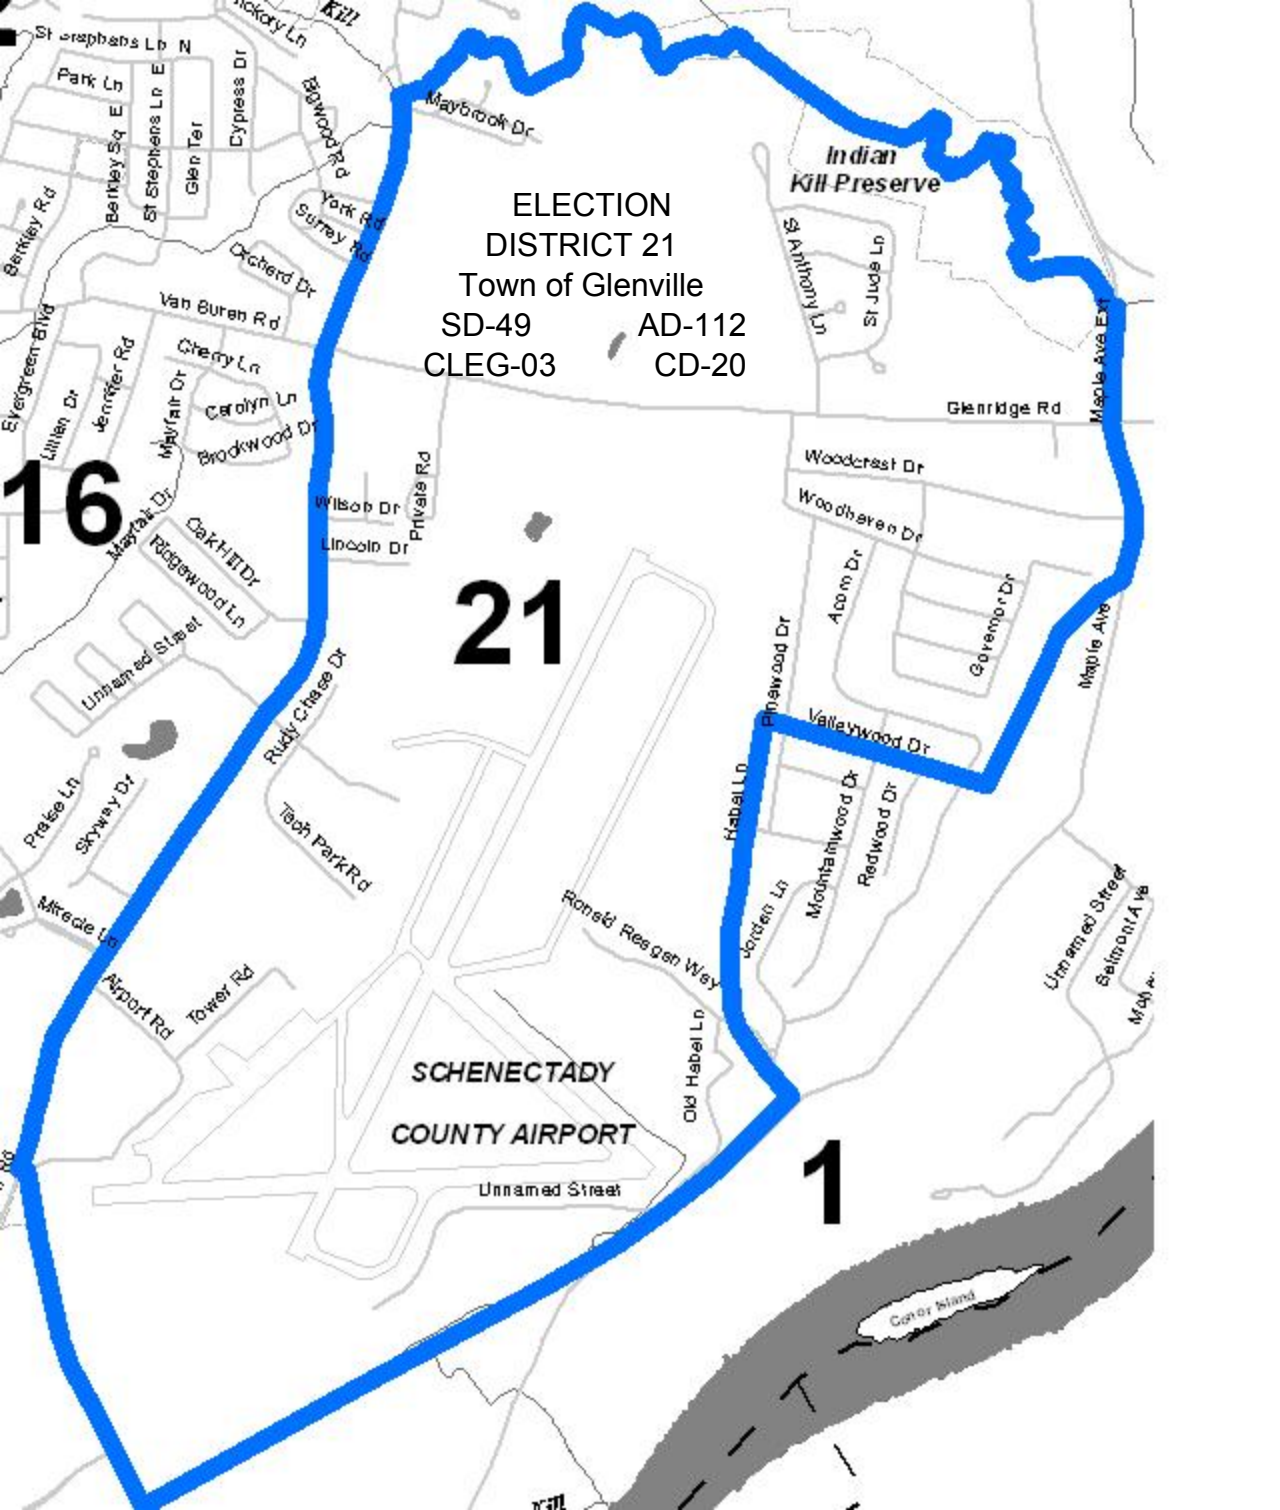

ELECTION
DISTRICT 21
Town of Glenville
SD-49   AD-112
CLEG-03   CD-20

16

21

1

Indian Kill Preserve

SCHENECTADY
COUNTY AIRPORT

Coney Island