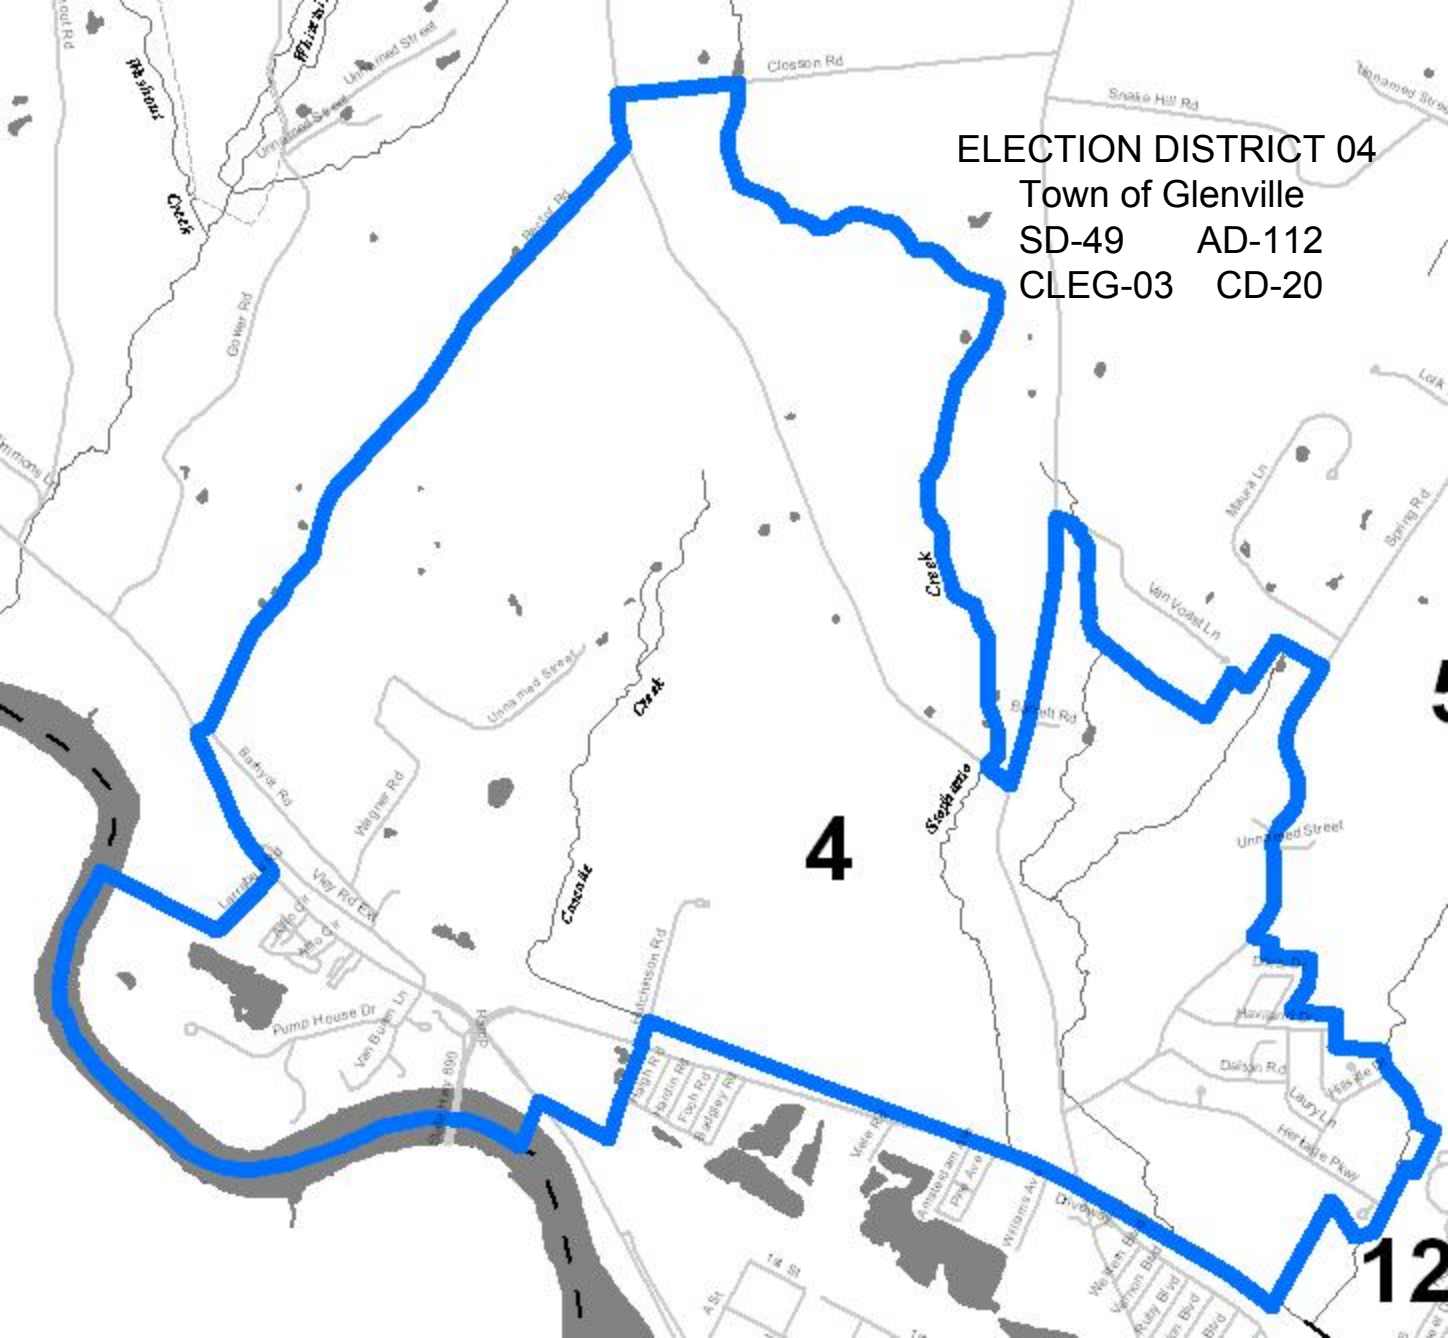

Town of Chenften

Town of Amsterdam

Town of Florida

Town of Rotterdam

3

ELECTION DISTRICT 04
Town of Glenville
SD-49 AD-112
CLEG-03 CD-20

4

12