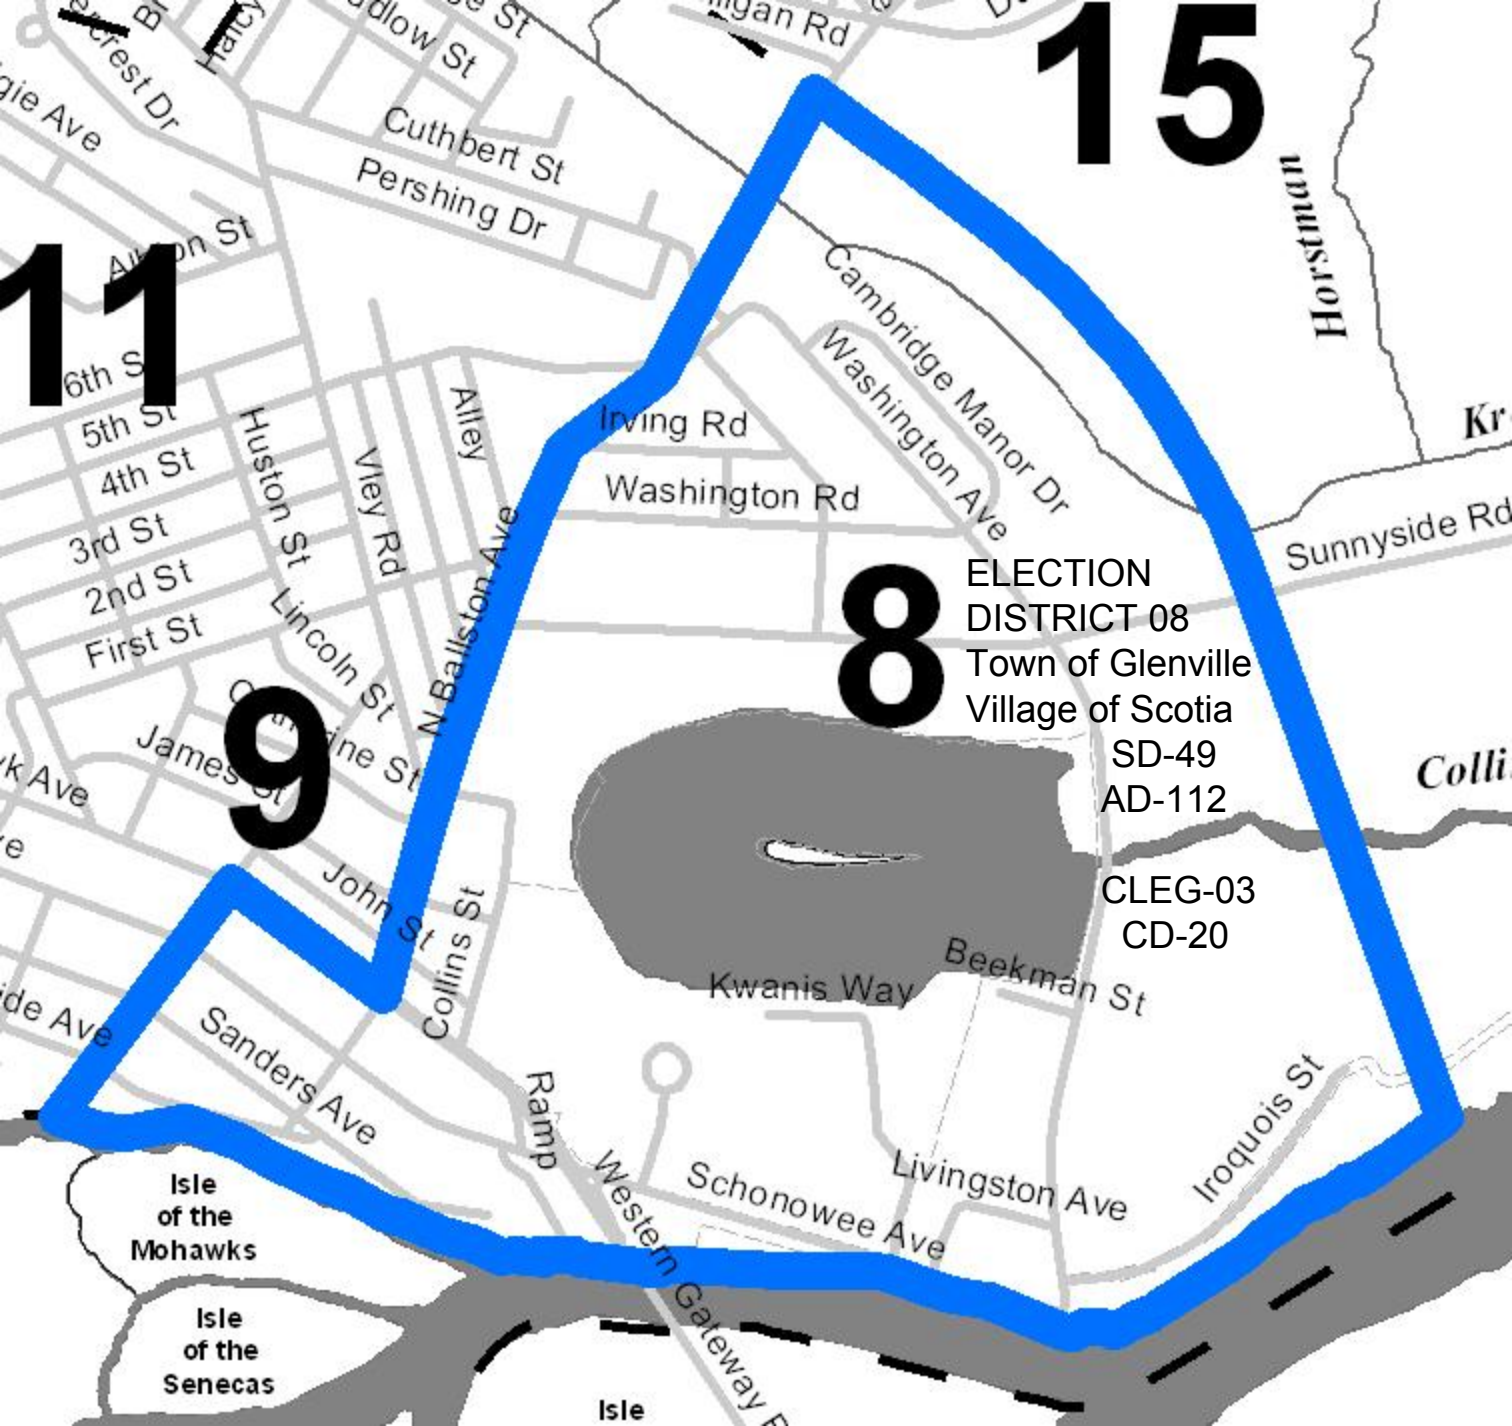

EX
LUC

at

15

11

9

8

ELECTION
DISTRICT 08
Town of Glenville
Village of Scotia
SD-49
AD-112
CLEG-03
CD-20

Isle
of the
Mohawks