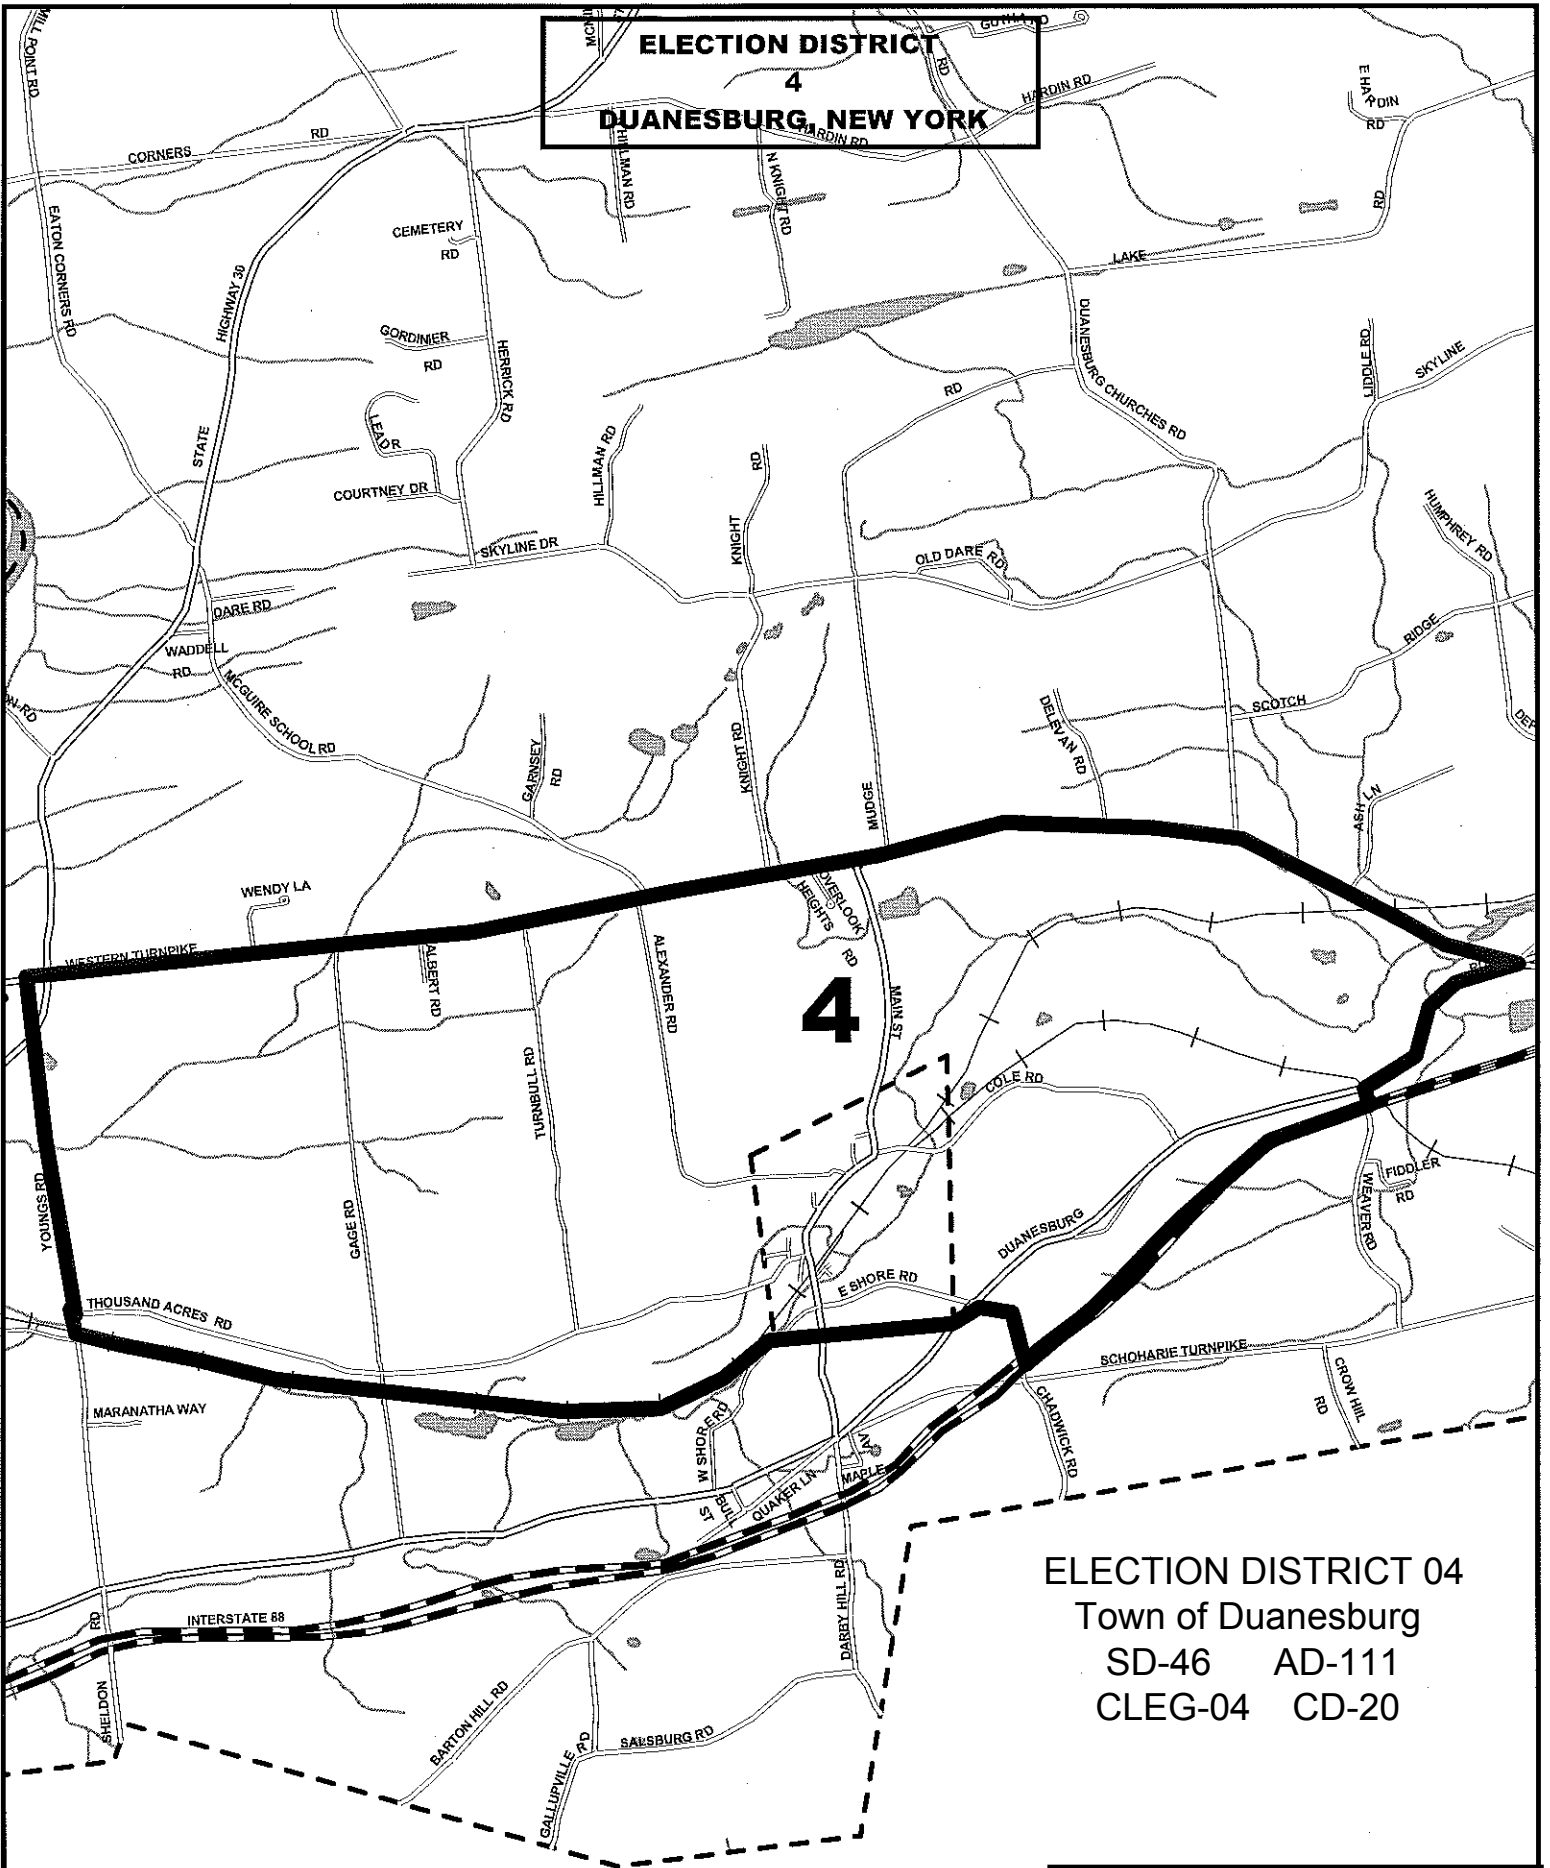

**ELECTION DISTRICT  
1  
DUANESBURG, NEW YORK**

ELECTION DISTRICT 01  
Town of Duaneburg  
SD-46 AD-111  
CLEG-04 CD-20

**ELECTION DISTRICT  
2  
DUANESBURG, NEW YORK**

ELECTION DISTRICT 02  
Town of Duaneburg  
SD-46 AD-111  
CLEG-04 CD-20

**ELECTION DISTRICT  
3  
DUANESBURG, NEW YORK**

**ELECTION DISTRICT 03**  
Town of Duanesburg  
SD-46 AD-111  
CLEG-04 CD-20

**ELECTION DISTRICT  
4  
DUANESBURG, NEW YORK**

**ELECTION DISTRICT 04**  
**Town of Duaneburg**  
 SD-46 AD-111  
 CLEG-04 CD-20

**ELECTION DISTRICT  
5  
DUANESBURG, NEW YORK**

ELECTION DISTRICT 05  
Town of Duaneburg  
SD-46 AD-111  
CLEG-04 CD-20